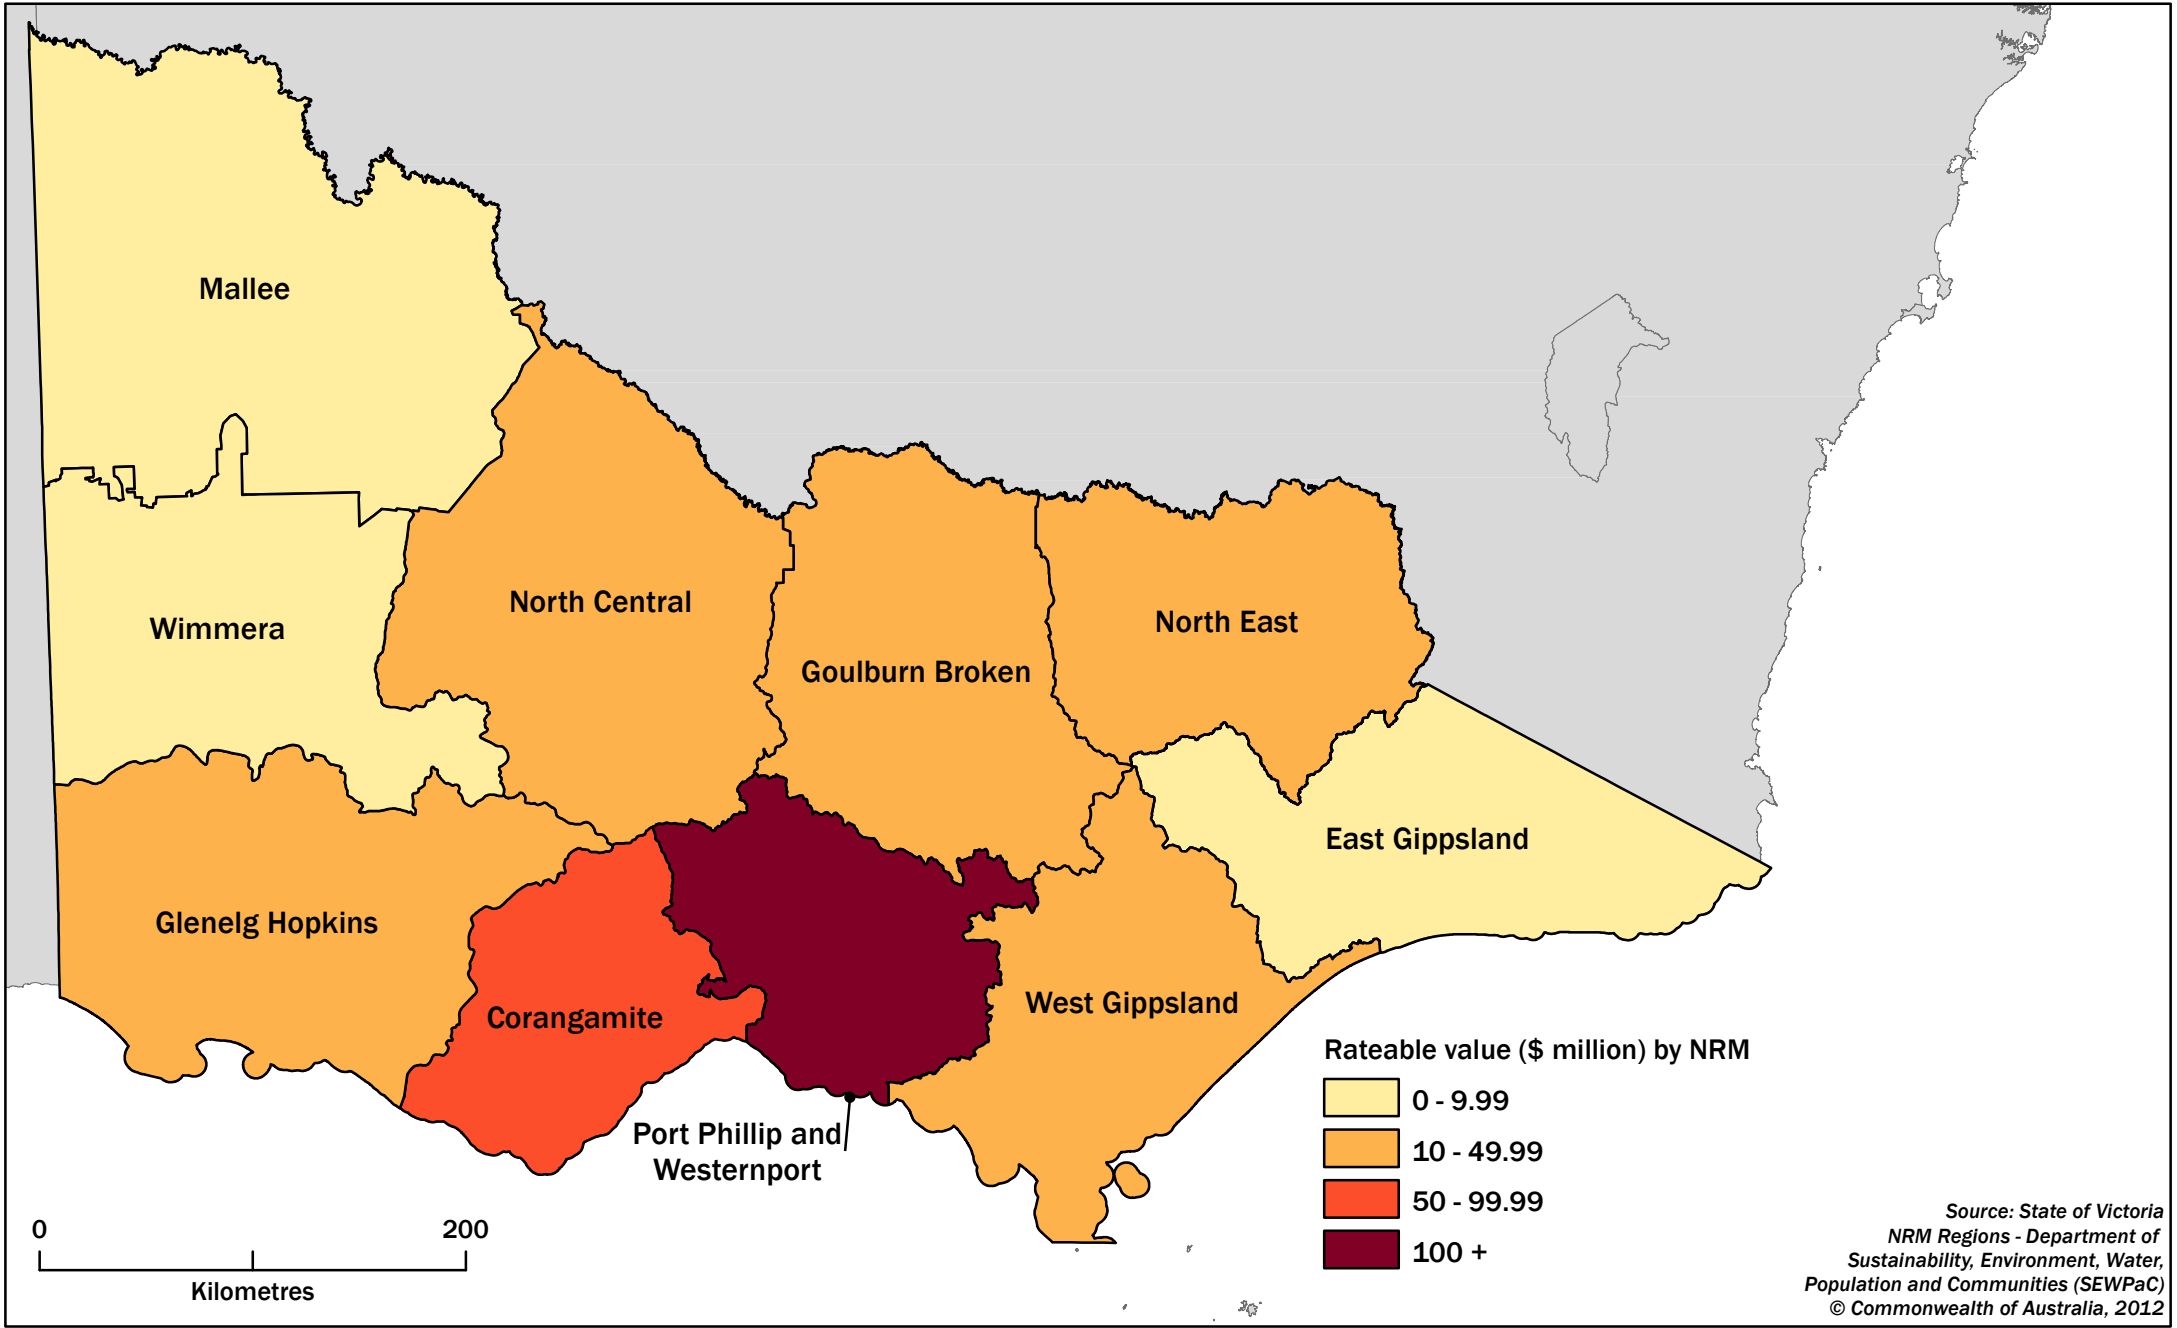

Map 4 - Total rateable value of land by NRM, 2012

Source: State of Victoria
 NRM Regions - Department of Sustainability, Environment, Water, Population and Communities (SEWPaC)
 © Commonwealth of Australia, 2012