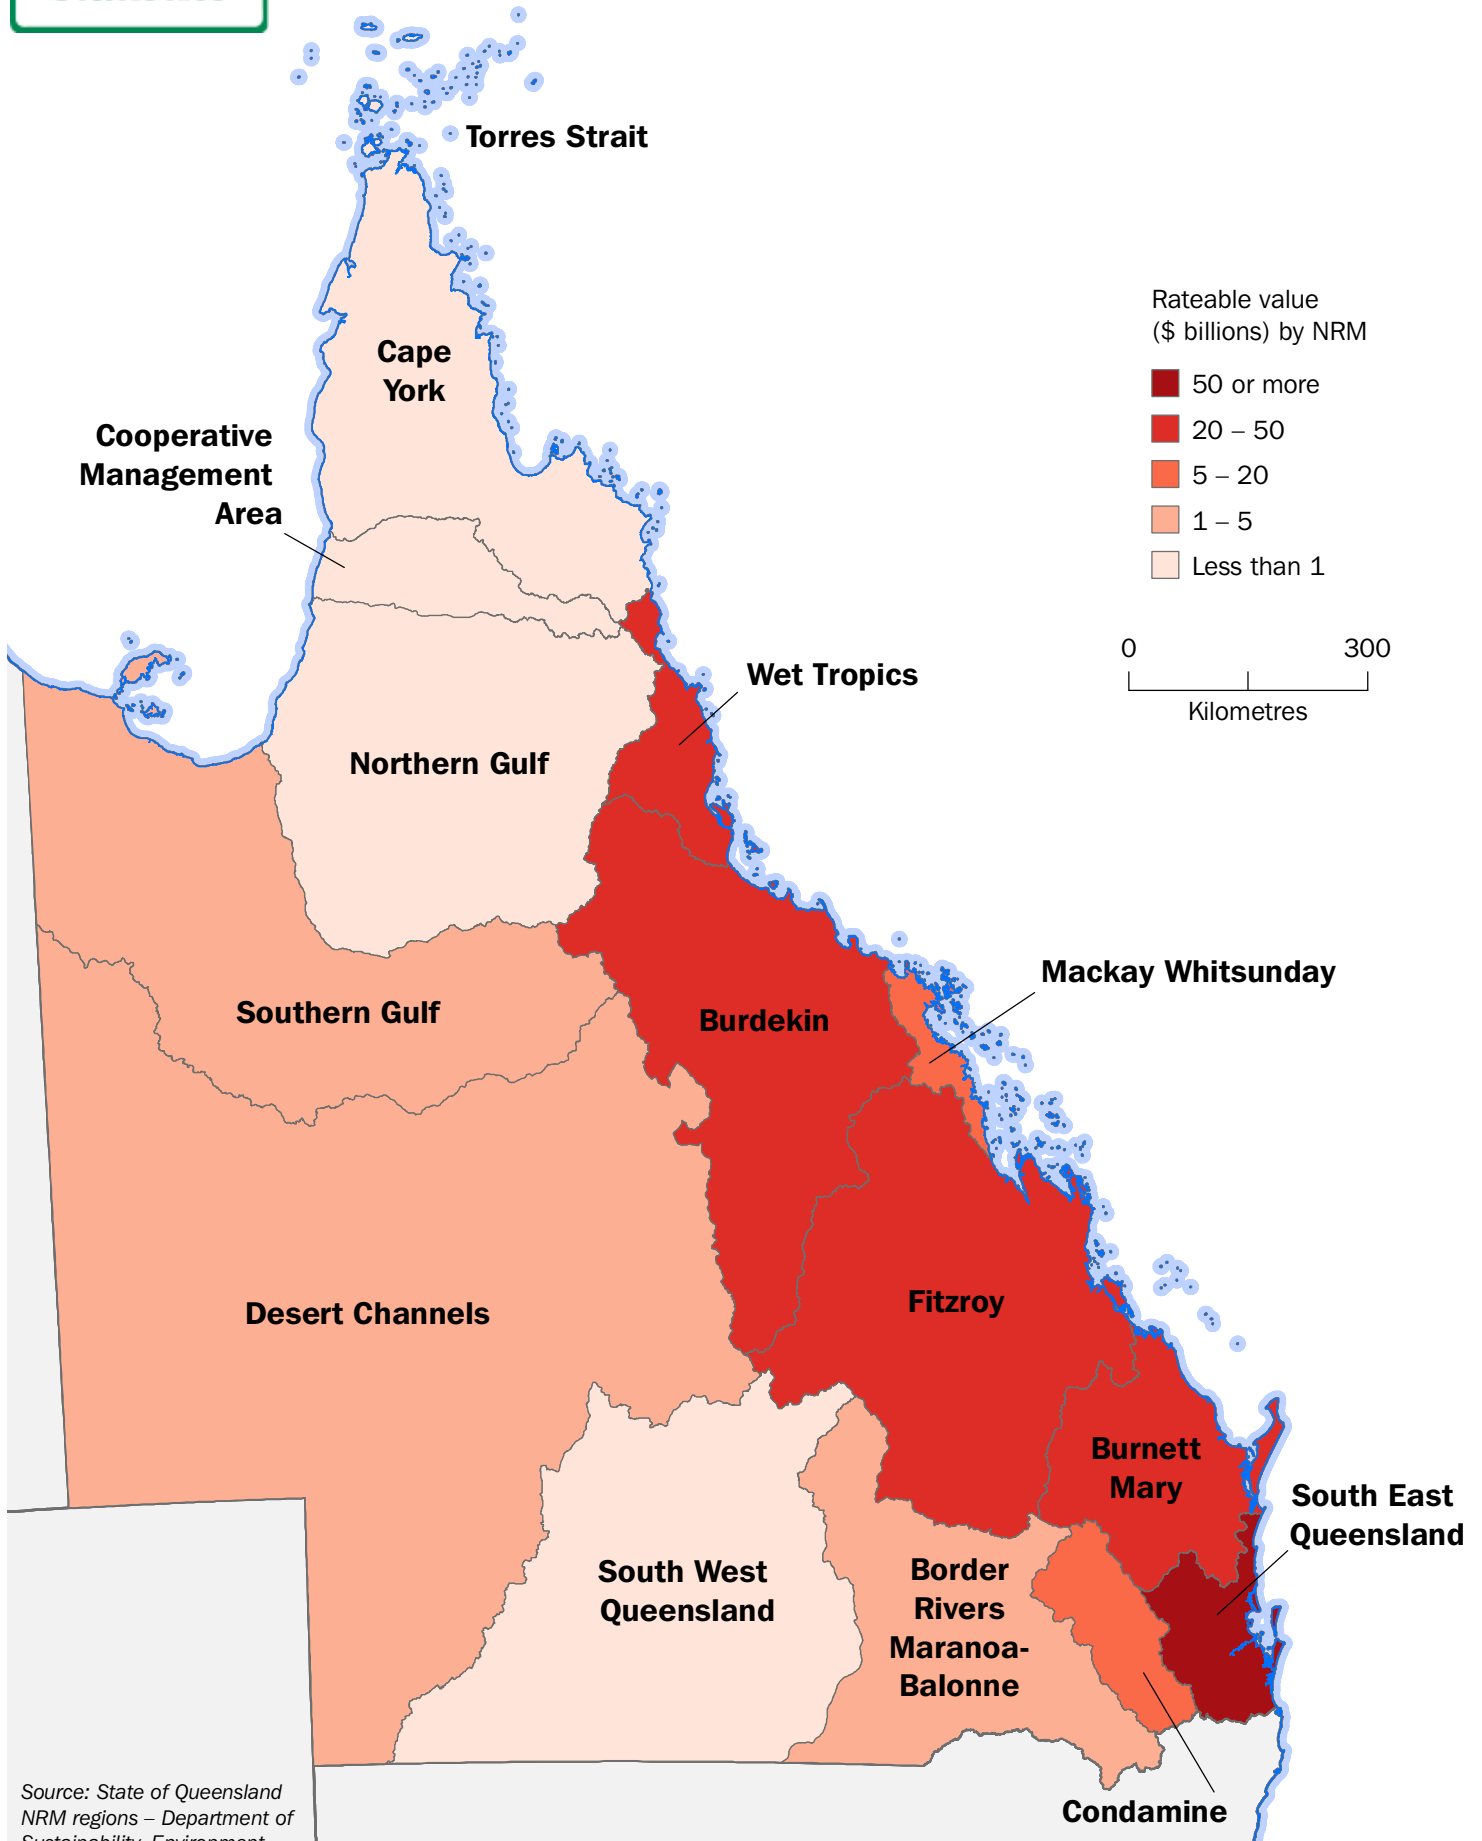

Map 1 – Total rateable value of land, by Natural Resource Management (NRM) region, 2013

Source: State of Queensland NRM regions – Department of Sustainability, Environment, Water, Population and Communities (SEWPaC)  
© Commonwealth of Australia, 2013

Based on or contains data provided by the State of Queensland (Department of Natural Resources and Mines) [2012]. In consideration of the State permitting use of this data you acknowledge and agree that the State gives no warranty in relation to the data (including accuracy, reliability, completeness, currency or suitability) and accepts no liability (including without limitation, liability in negligence) for any loss, damage or costs (including consequential damage) relating to any use of the data. Data must not be used for direct marketing or be used in breach of the privacy laws.