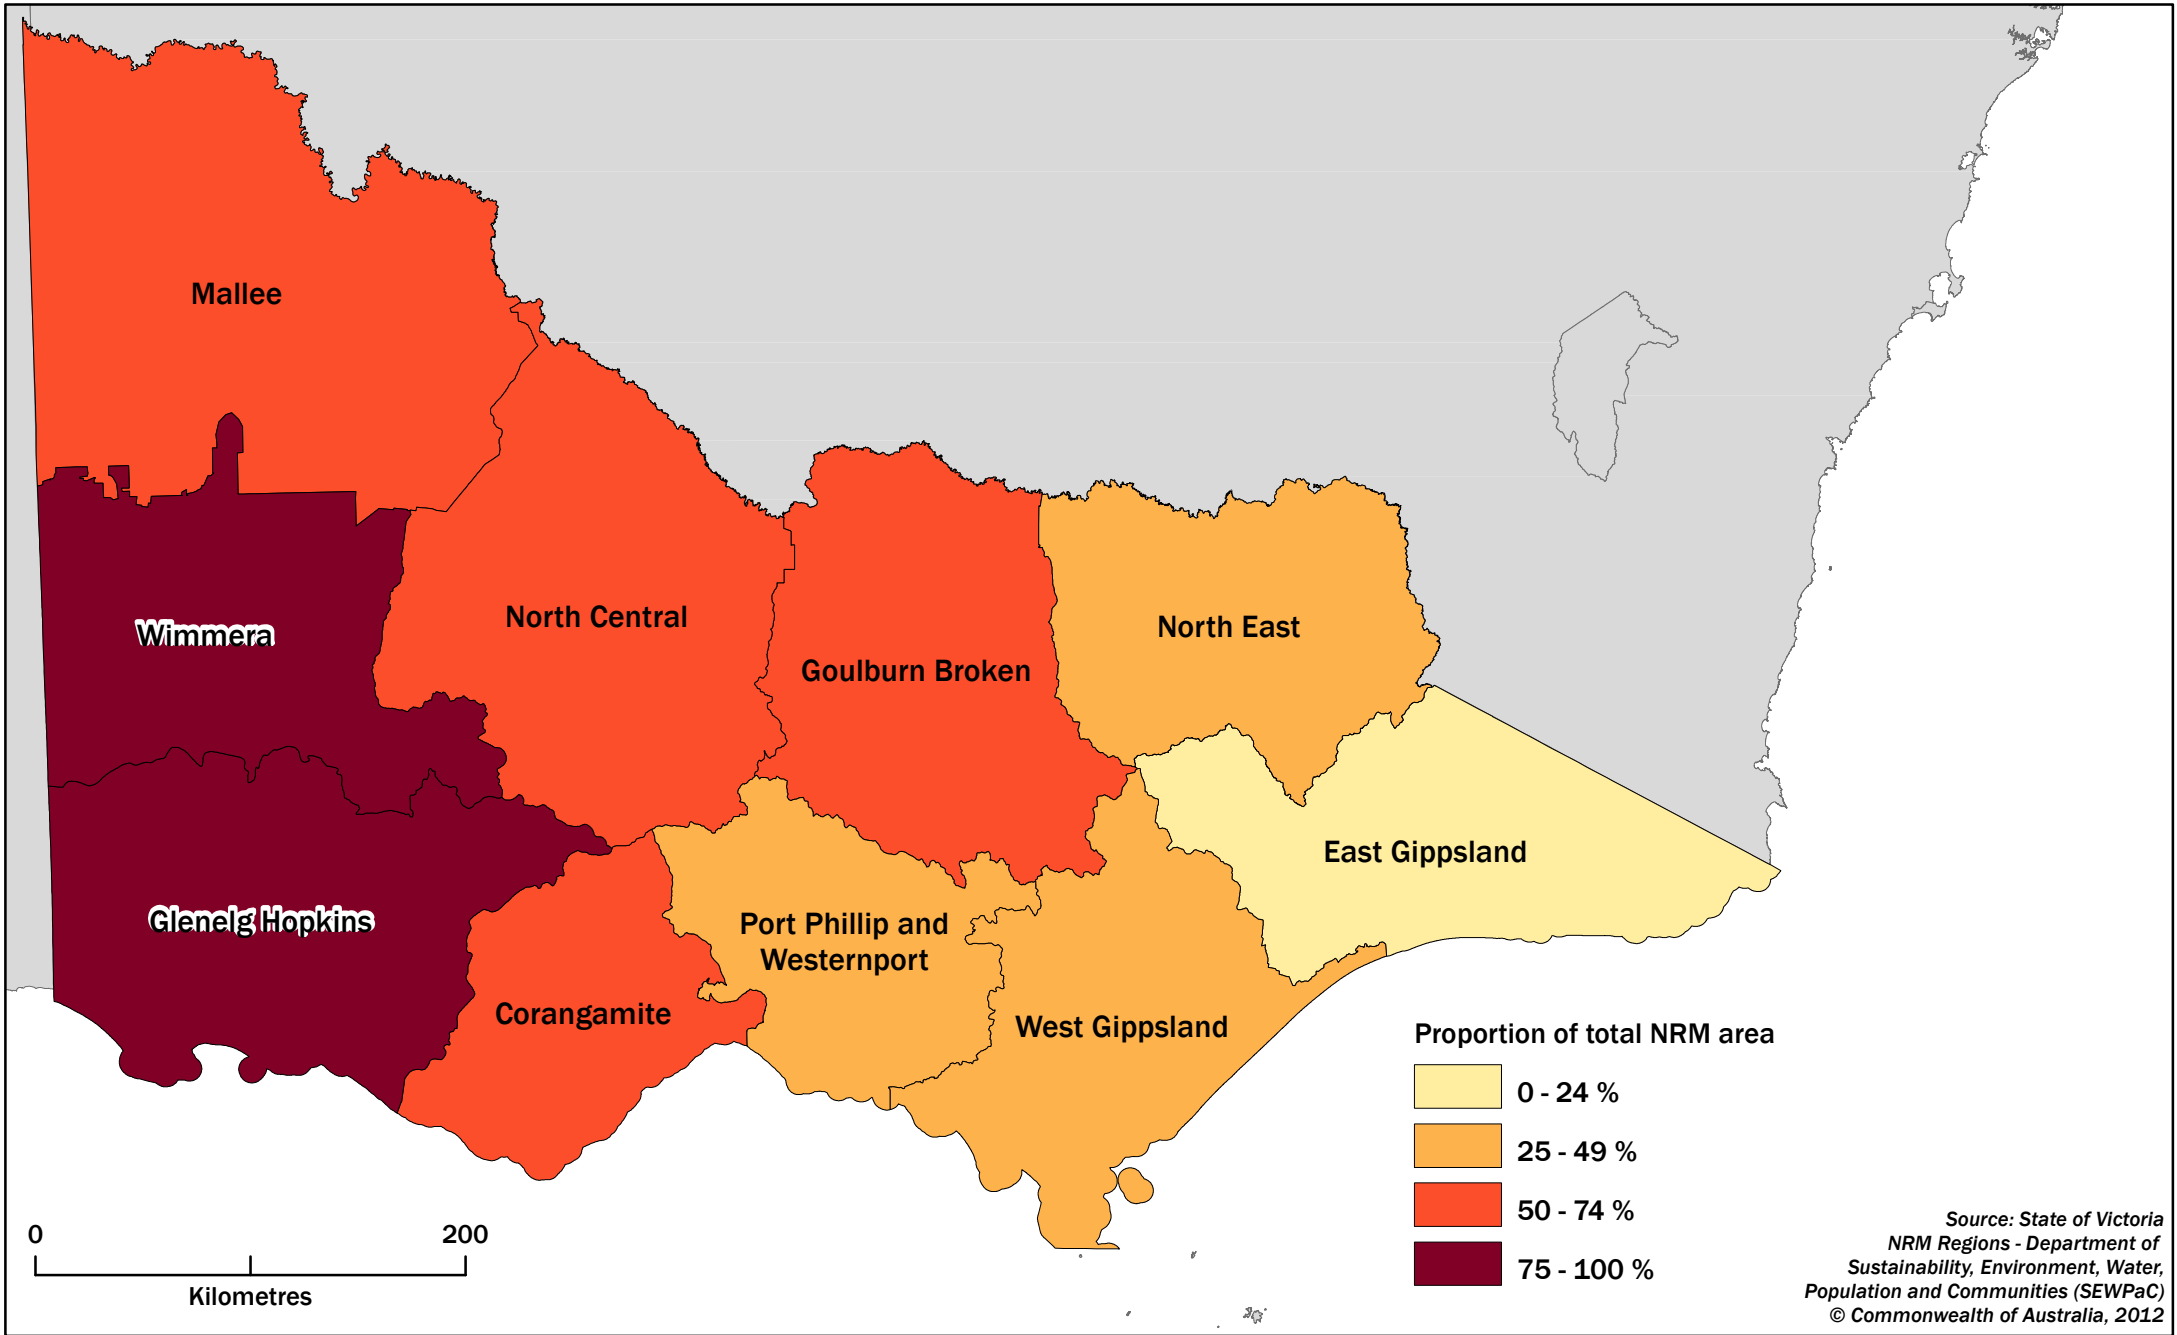

Map 6 - Proportion of NRM covered by total primary production land use, 2012

Source: State of Victoria
NRM Regions - Department of
Sustainability, Environment, Water,
Population and Communities (SEWPac)
© Commonwealth of Australia, 2012