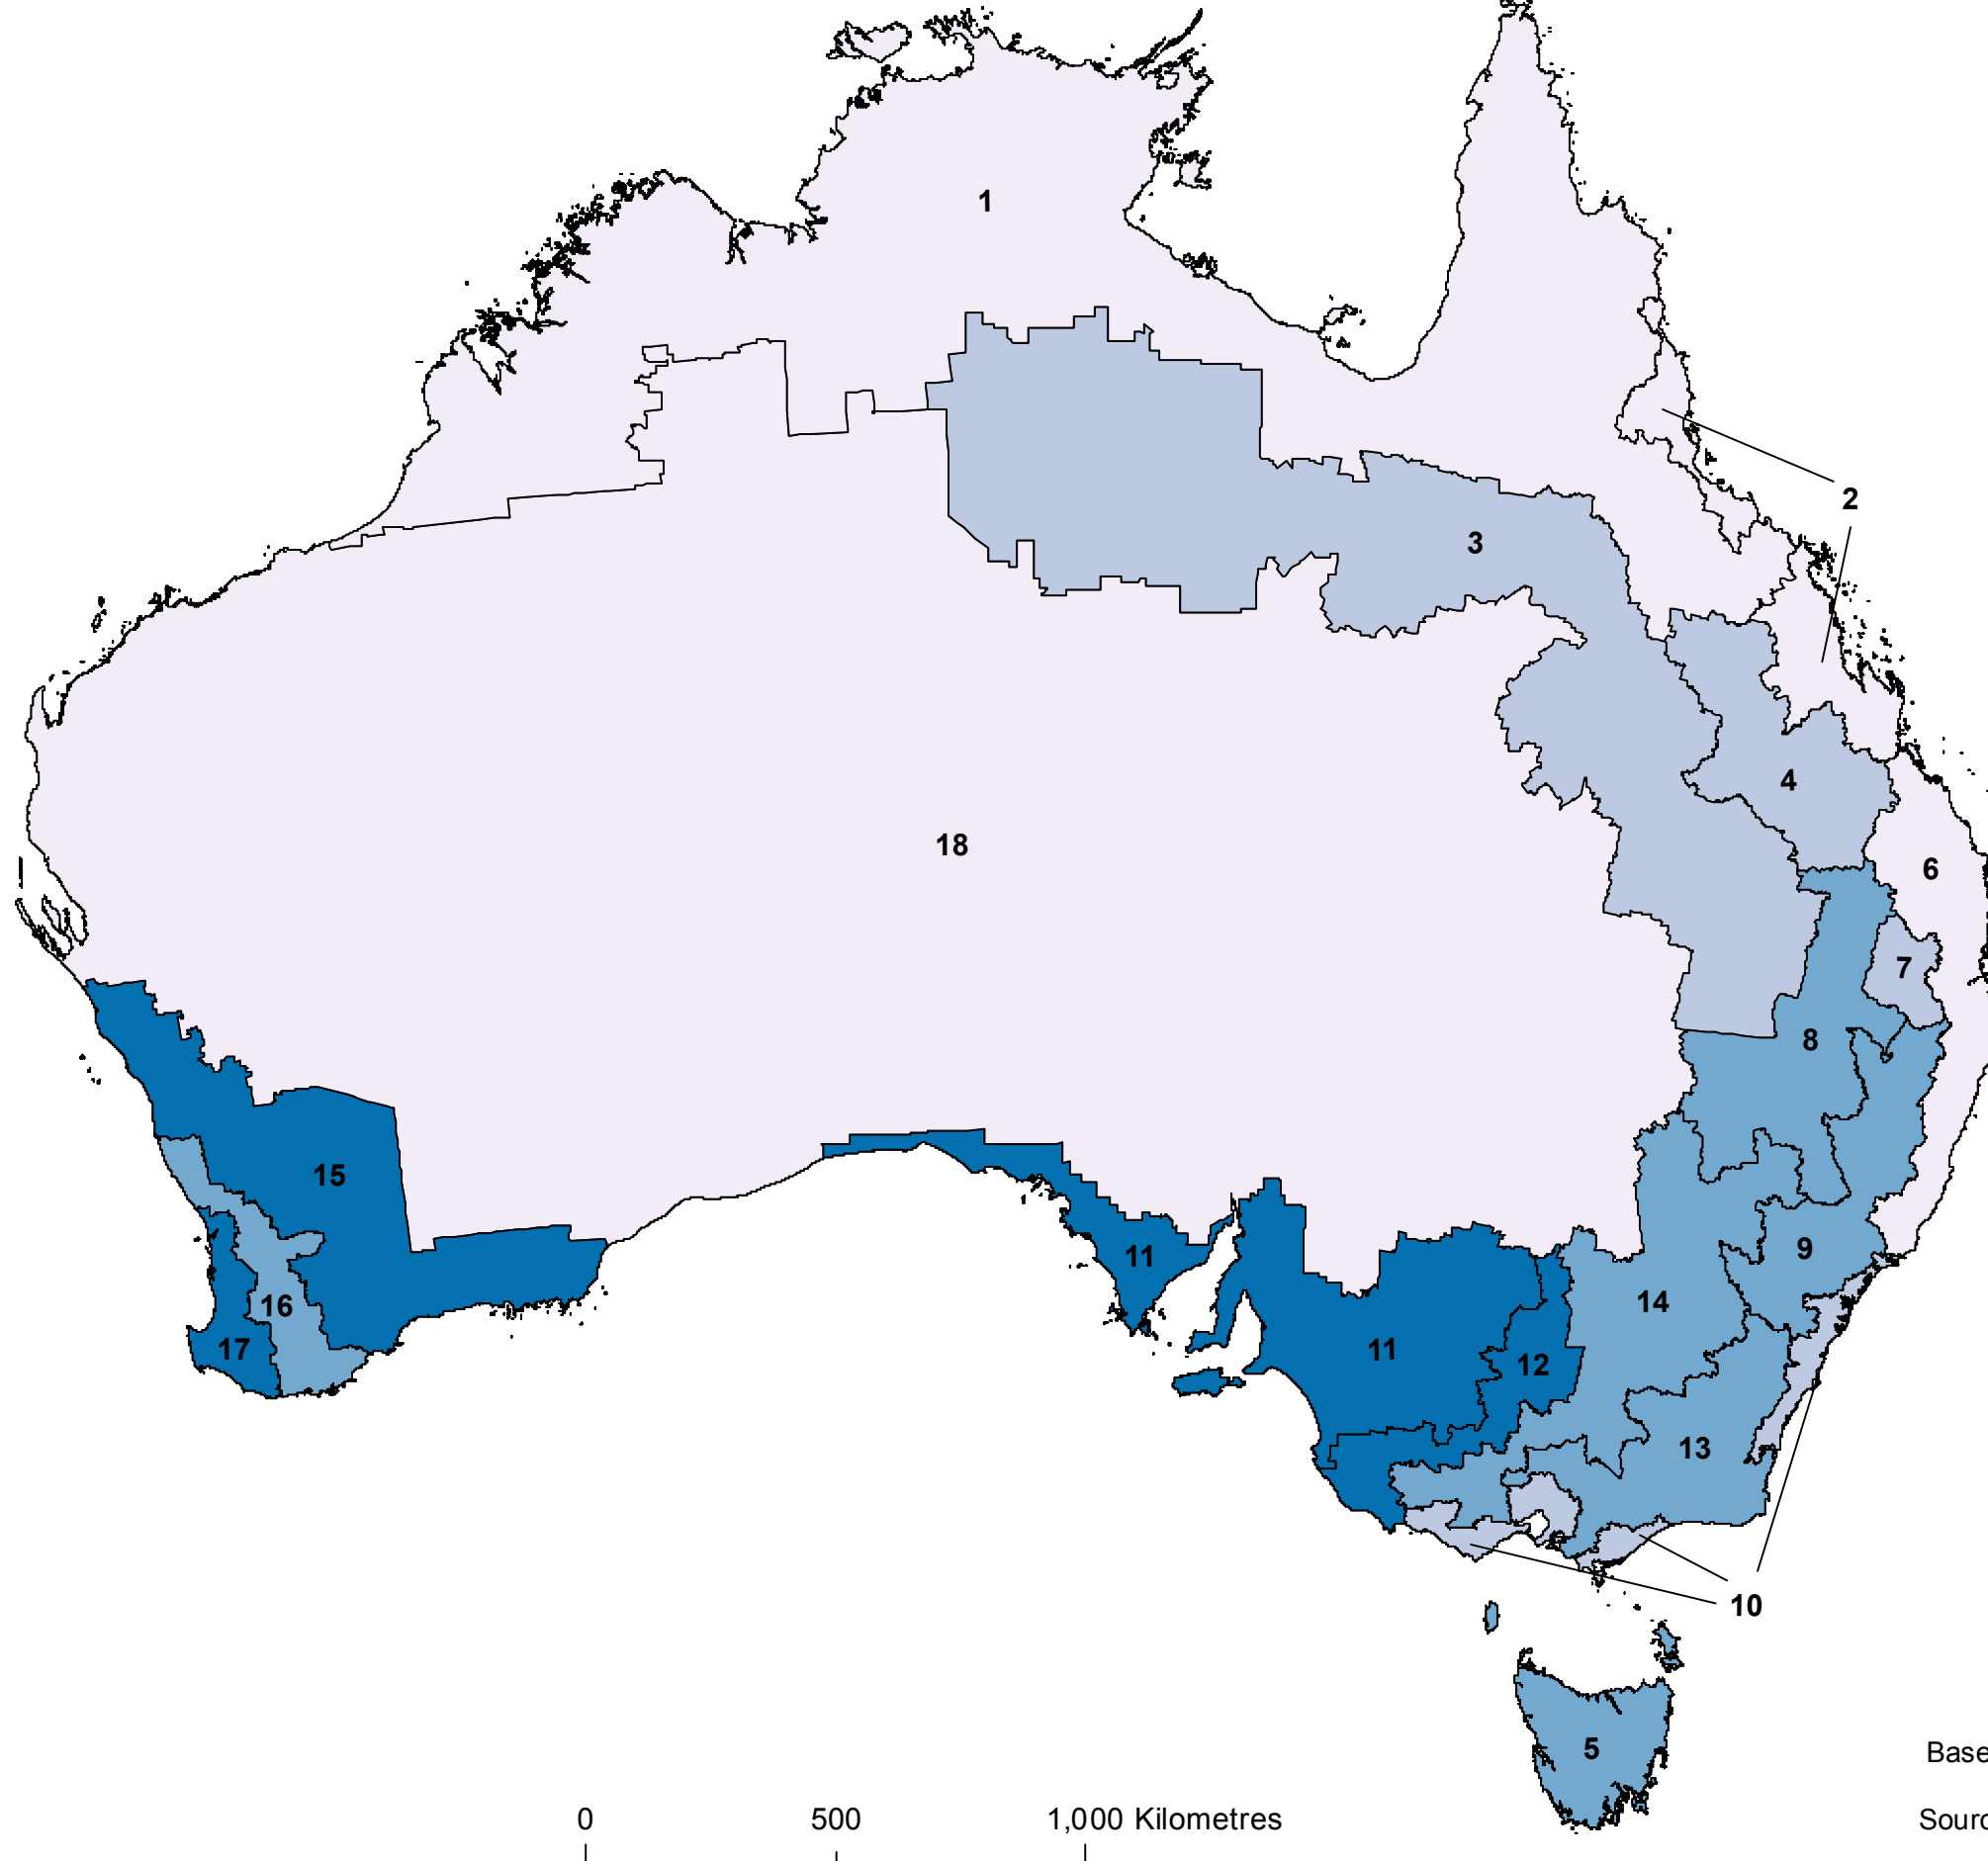

Australian Agricultural Environments

- 1 - Tropics
- 2 - Tropical Coast
- 3 - Semi Arid
- 4 - Subtropical Plains
- 5 - Temperate Coast South
- 6 - Subtropical Coast
- 7 - Wheatbelt Downs
- 8 - Wheatbelt North
- 9 - Subtropical Highlands
- 10 - Temperate Coast East
- 11 - Wheatbelt Central
- 12 - Wheatbelt Central East
- 13 - Temperate Highlands
- 14 - Wheatbelt East
- 15 - Wheatbelt West
- 16 - Mediterranean West
- 17 - Temperate Coast West
- 18 - Arid

Calf weight (kg)