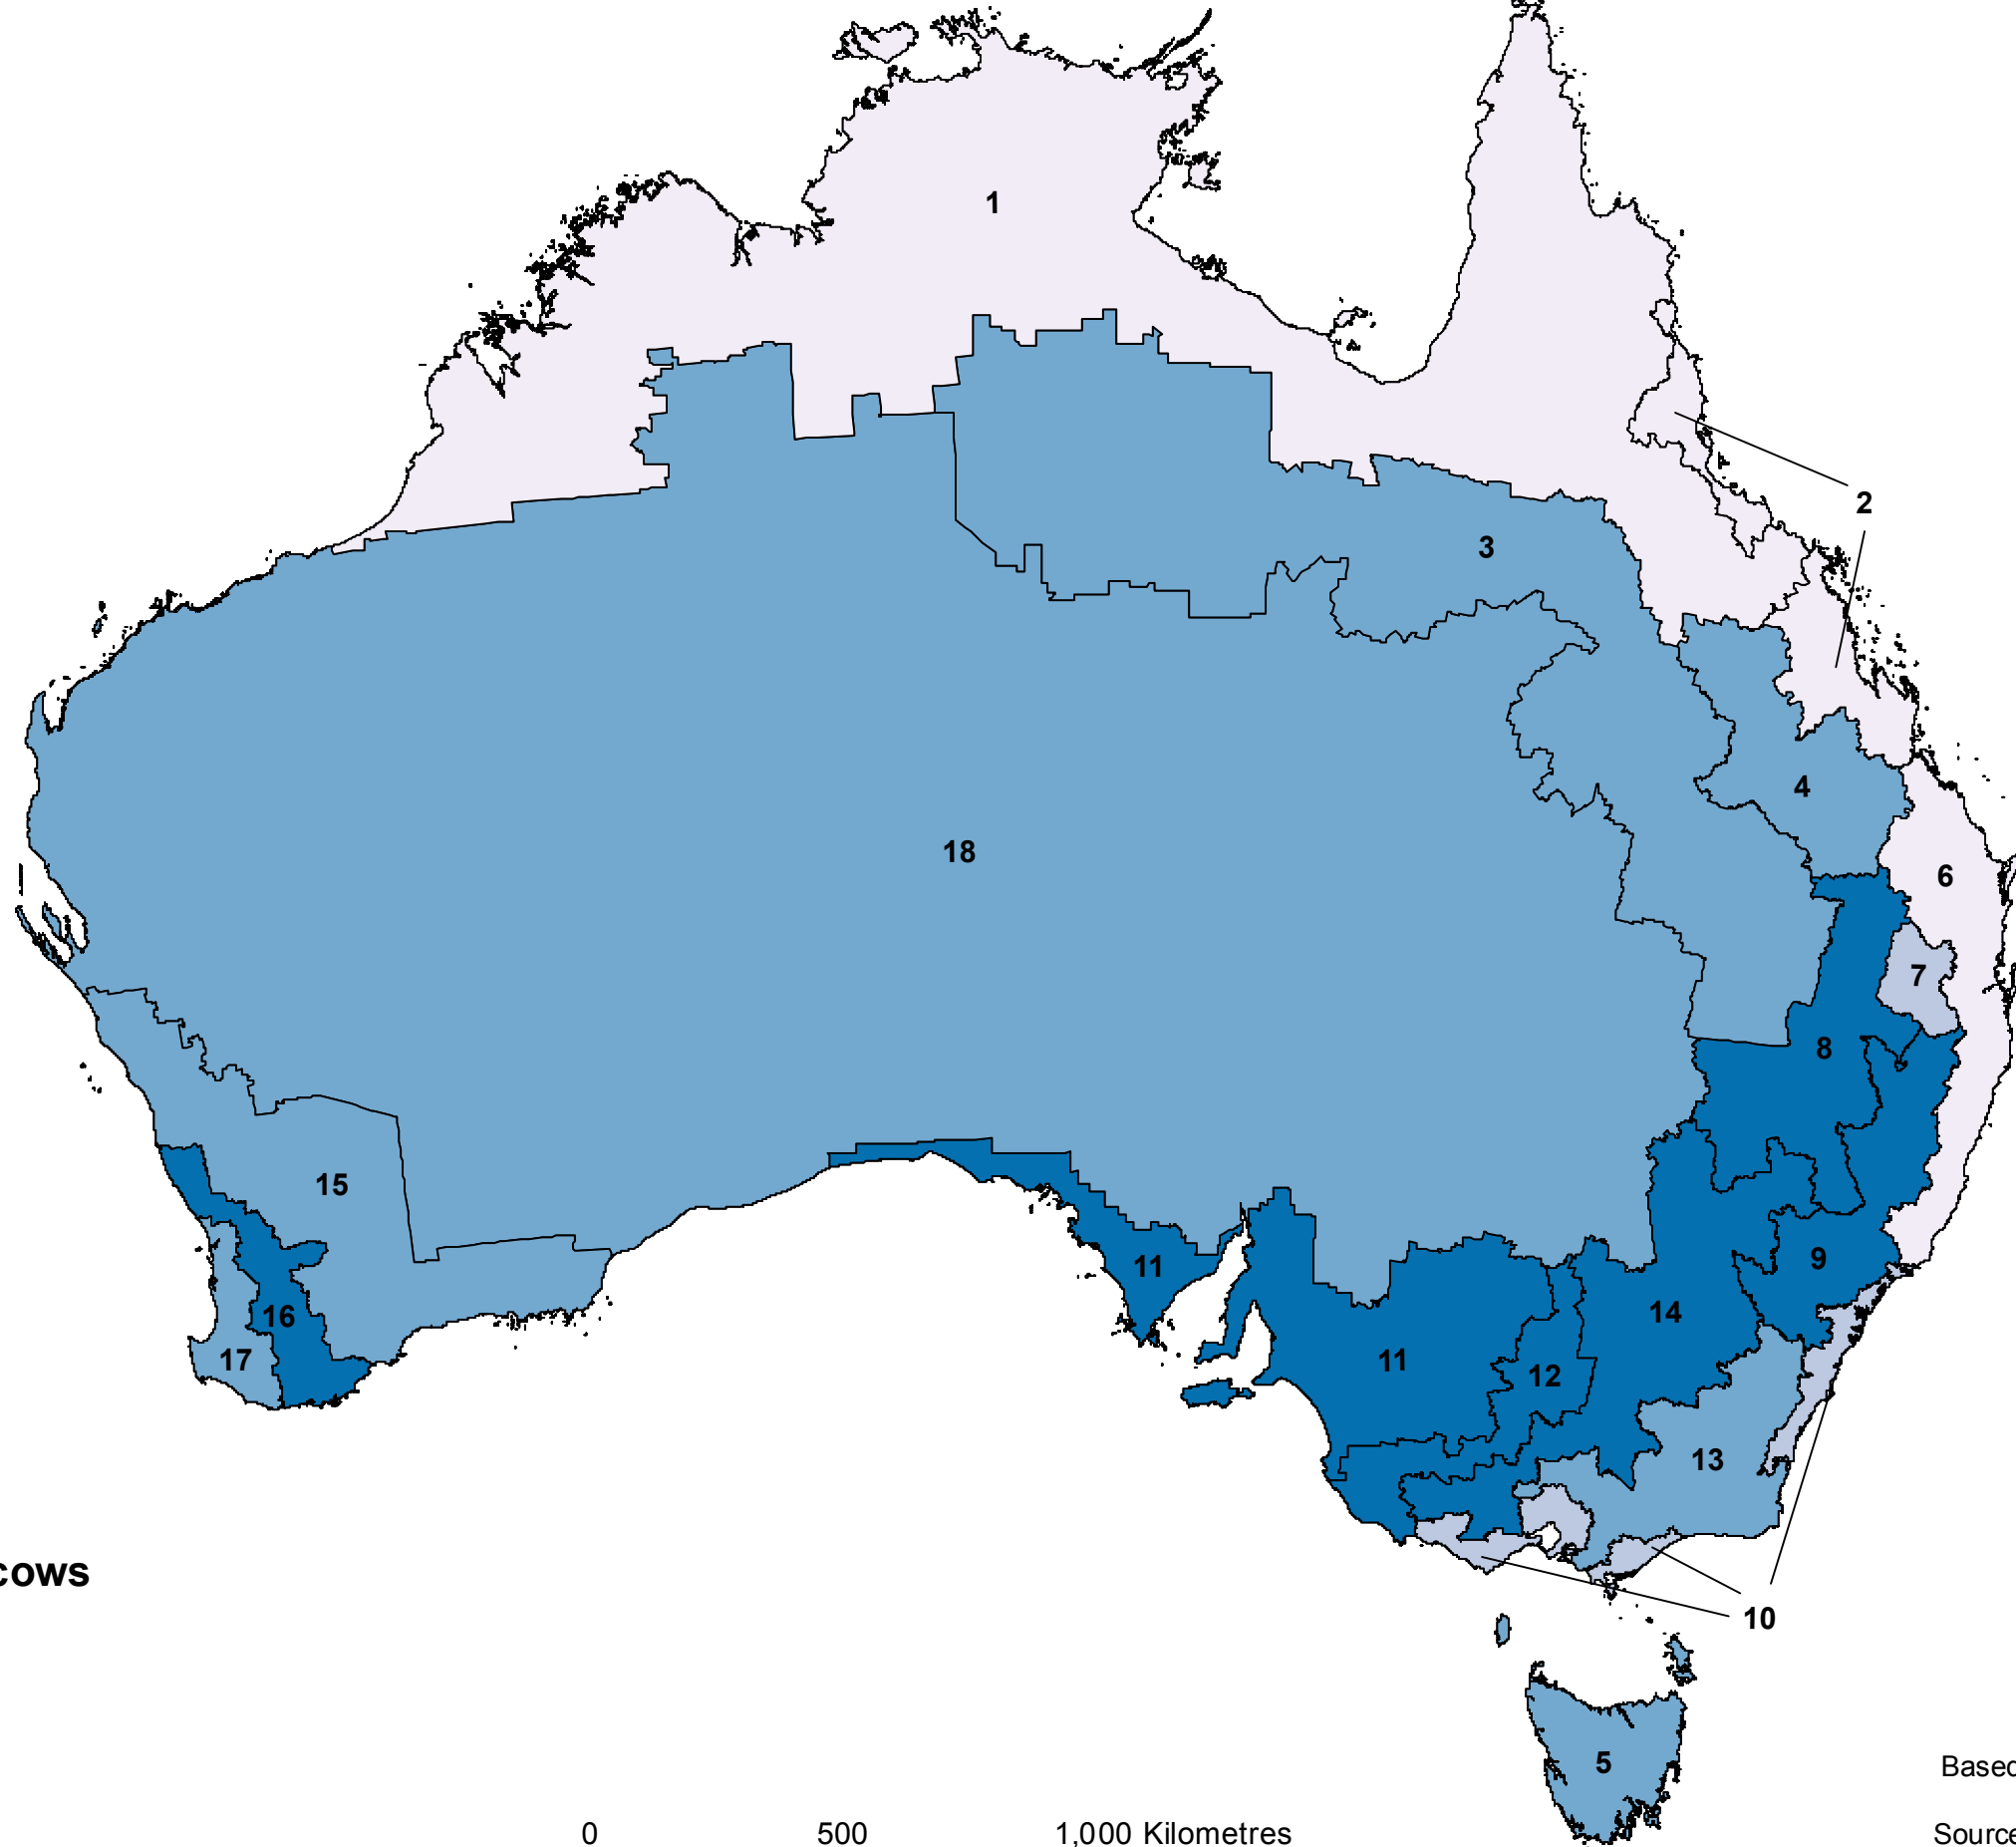

by Australian Agricultural Environments

Australian Agricultural Environments

- 1 - Tropics
- 2 - Tropical Coast
- 3 - Semi Arid
- 4 - Subtropical Plains
- 5 - Temperate Coast South
- 6 - Subtropical Coast
- 7 - Wheatbelt Downs
- 8 - Wheatbelt North
- 9 - Subtropical Highlands
- 10 - Temperate Coast East
- 11 - Wheatbelt Central
- 12 - Wheatbelt Central East
- 13 - Temperate Highlands
- 14 - Wheatbelt East
- 15 - Wheatbelt West
- 16 - Mediterranean West
- 17 - Temperate Coast West
- 18 - Arid

Calves per 100 cows

0 500 1,000 Kilometres