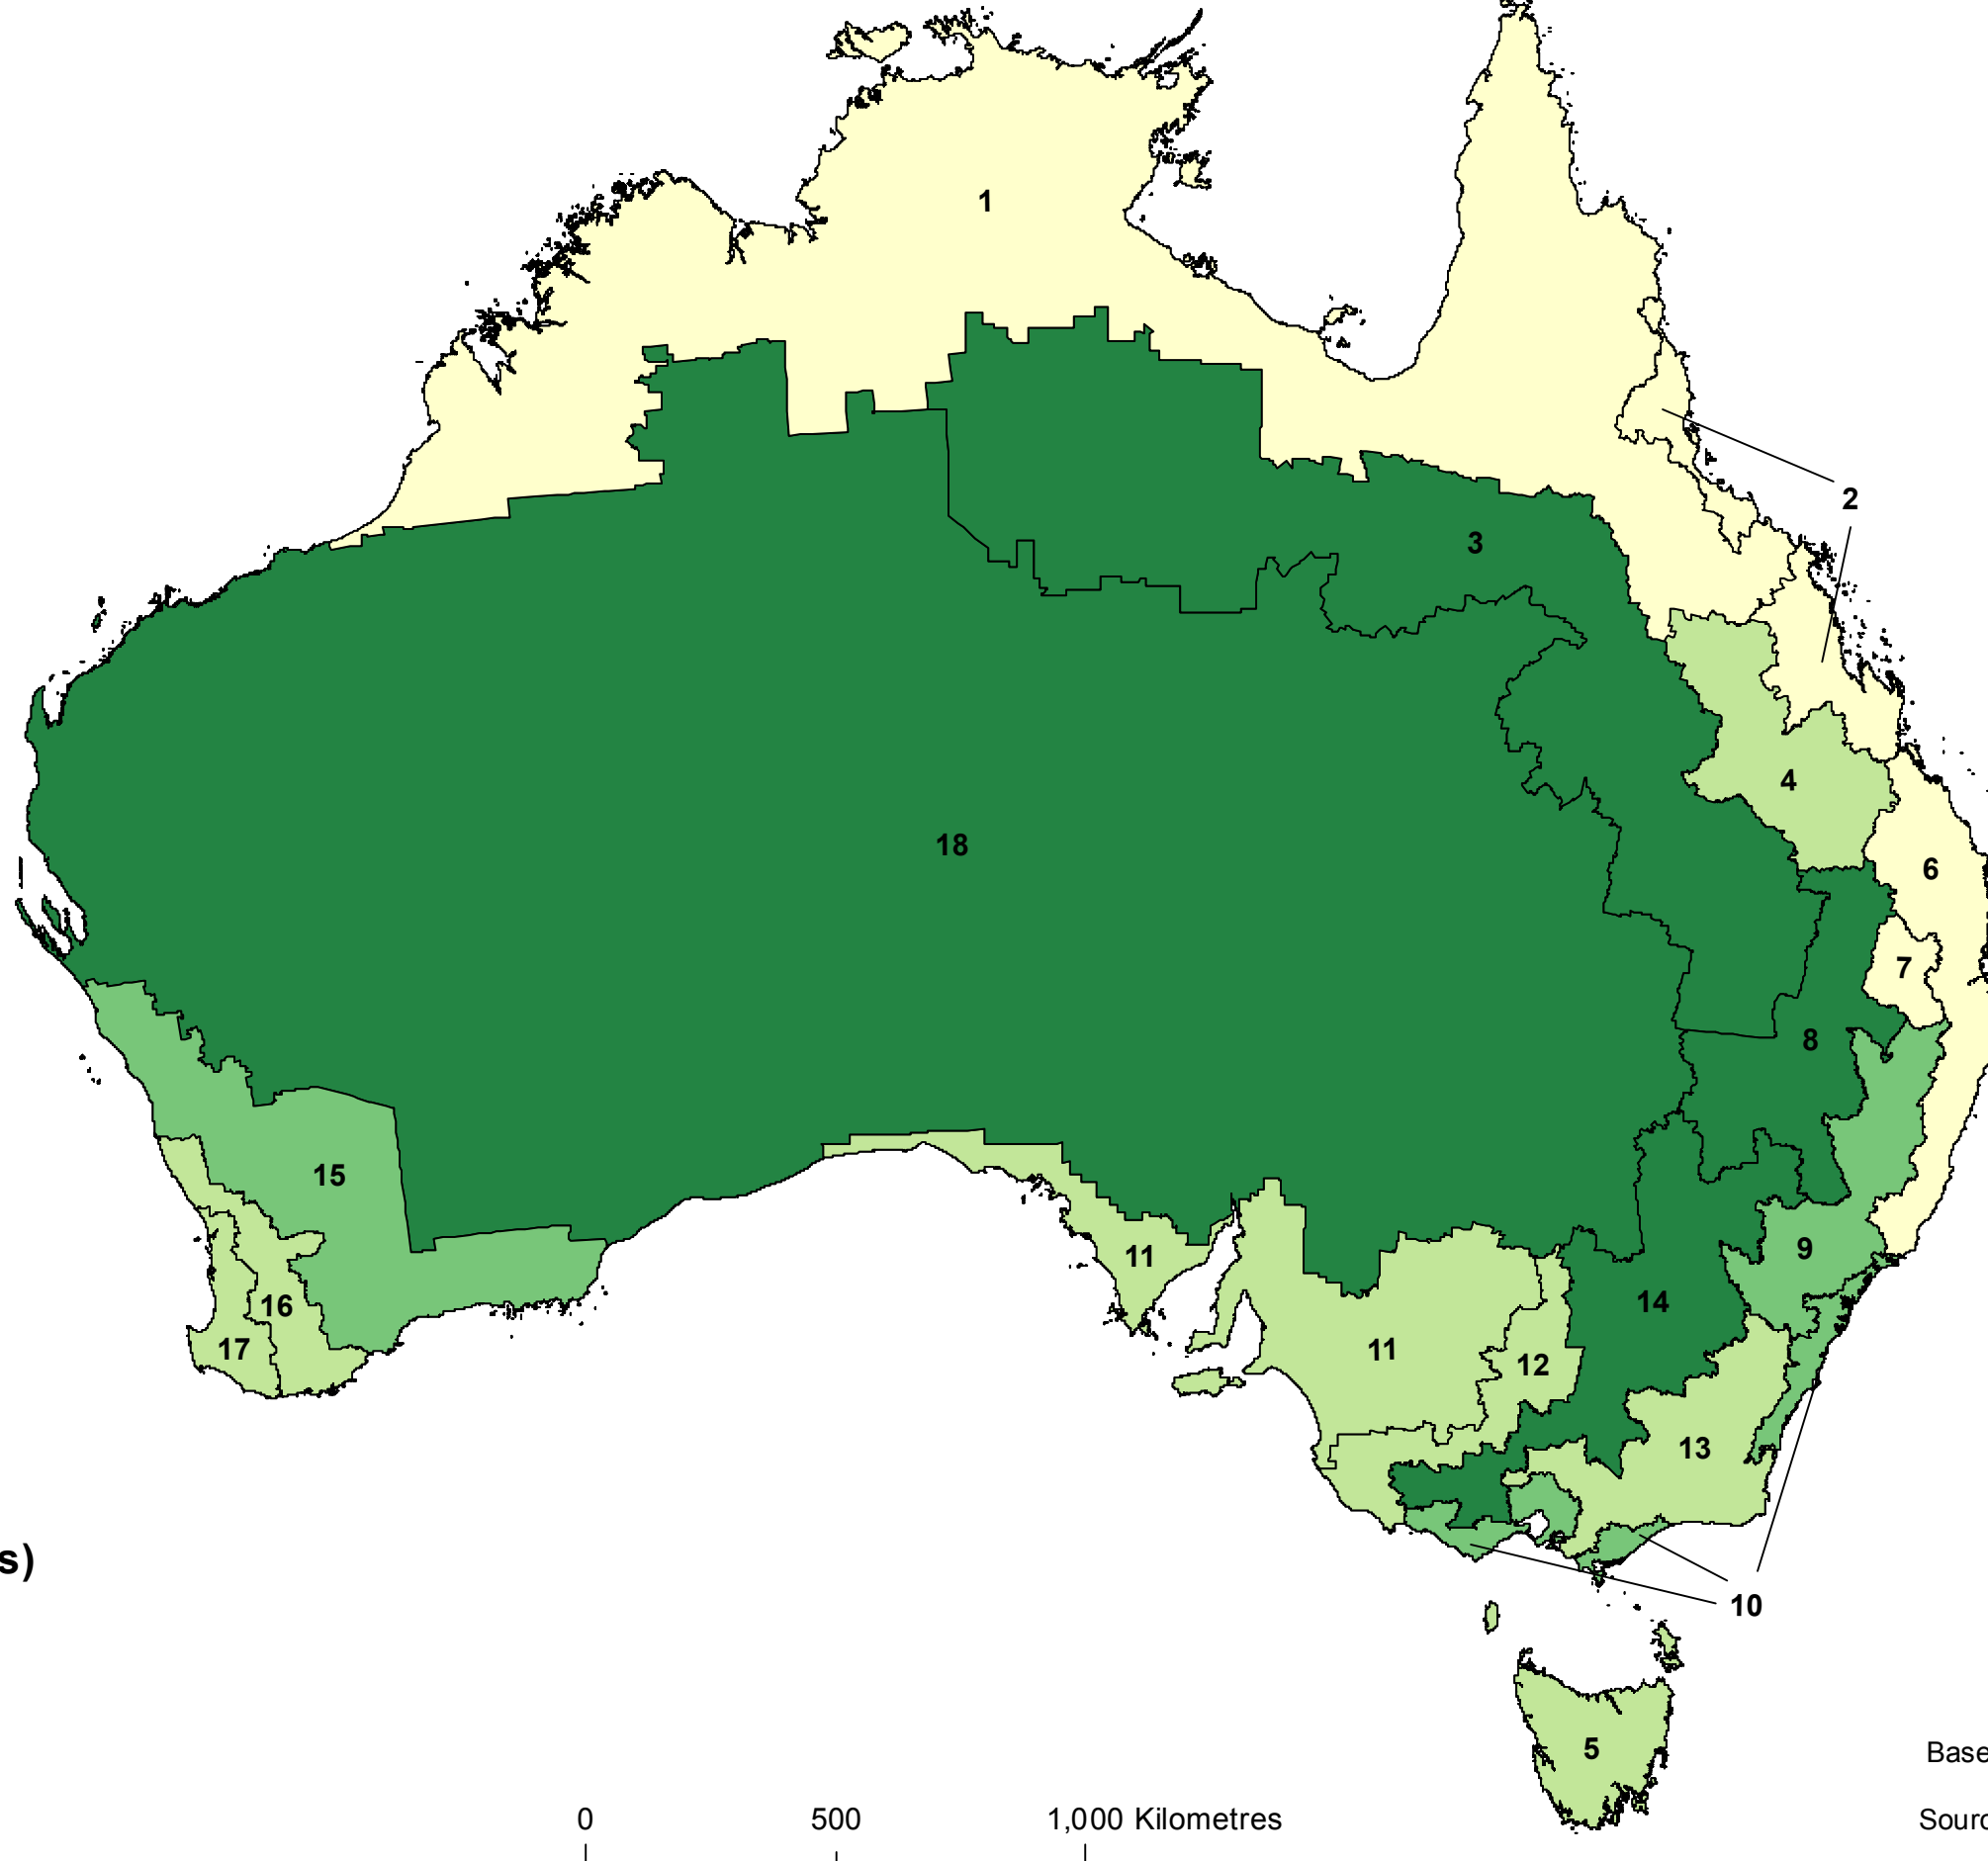

Australian Agricultural Environments

- 1 - Tropics
- 2 - Tropical Coast
- 3 - Semi Arid
- 4 - Subtropical Plains
- 5 - Temperate Coast South
- 6 - Subtropical Coast
- 7 - Wheatbelt Downs
- 8 - Wheatbelt North
- 9 - Subtropical Highlands
- 10 - Temperate Coast East
- 11 - Wheatbelt Central
- 12 - Wheatbelt Central East
- 13 - Temperate Highlands
- 14 - Wheatbelt East
- 15 - Wheatbelt West
- 16 - Mediterranean West
- 17 - Temperate Coast West
- 18 - Arid