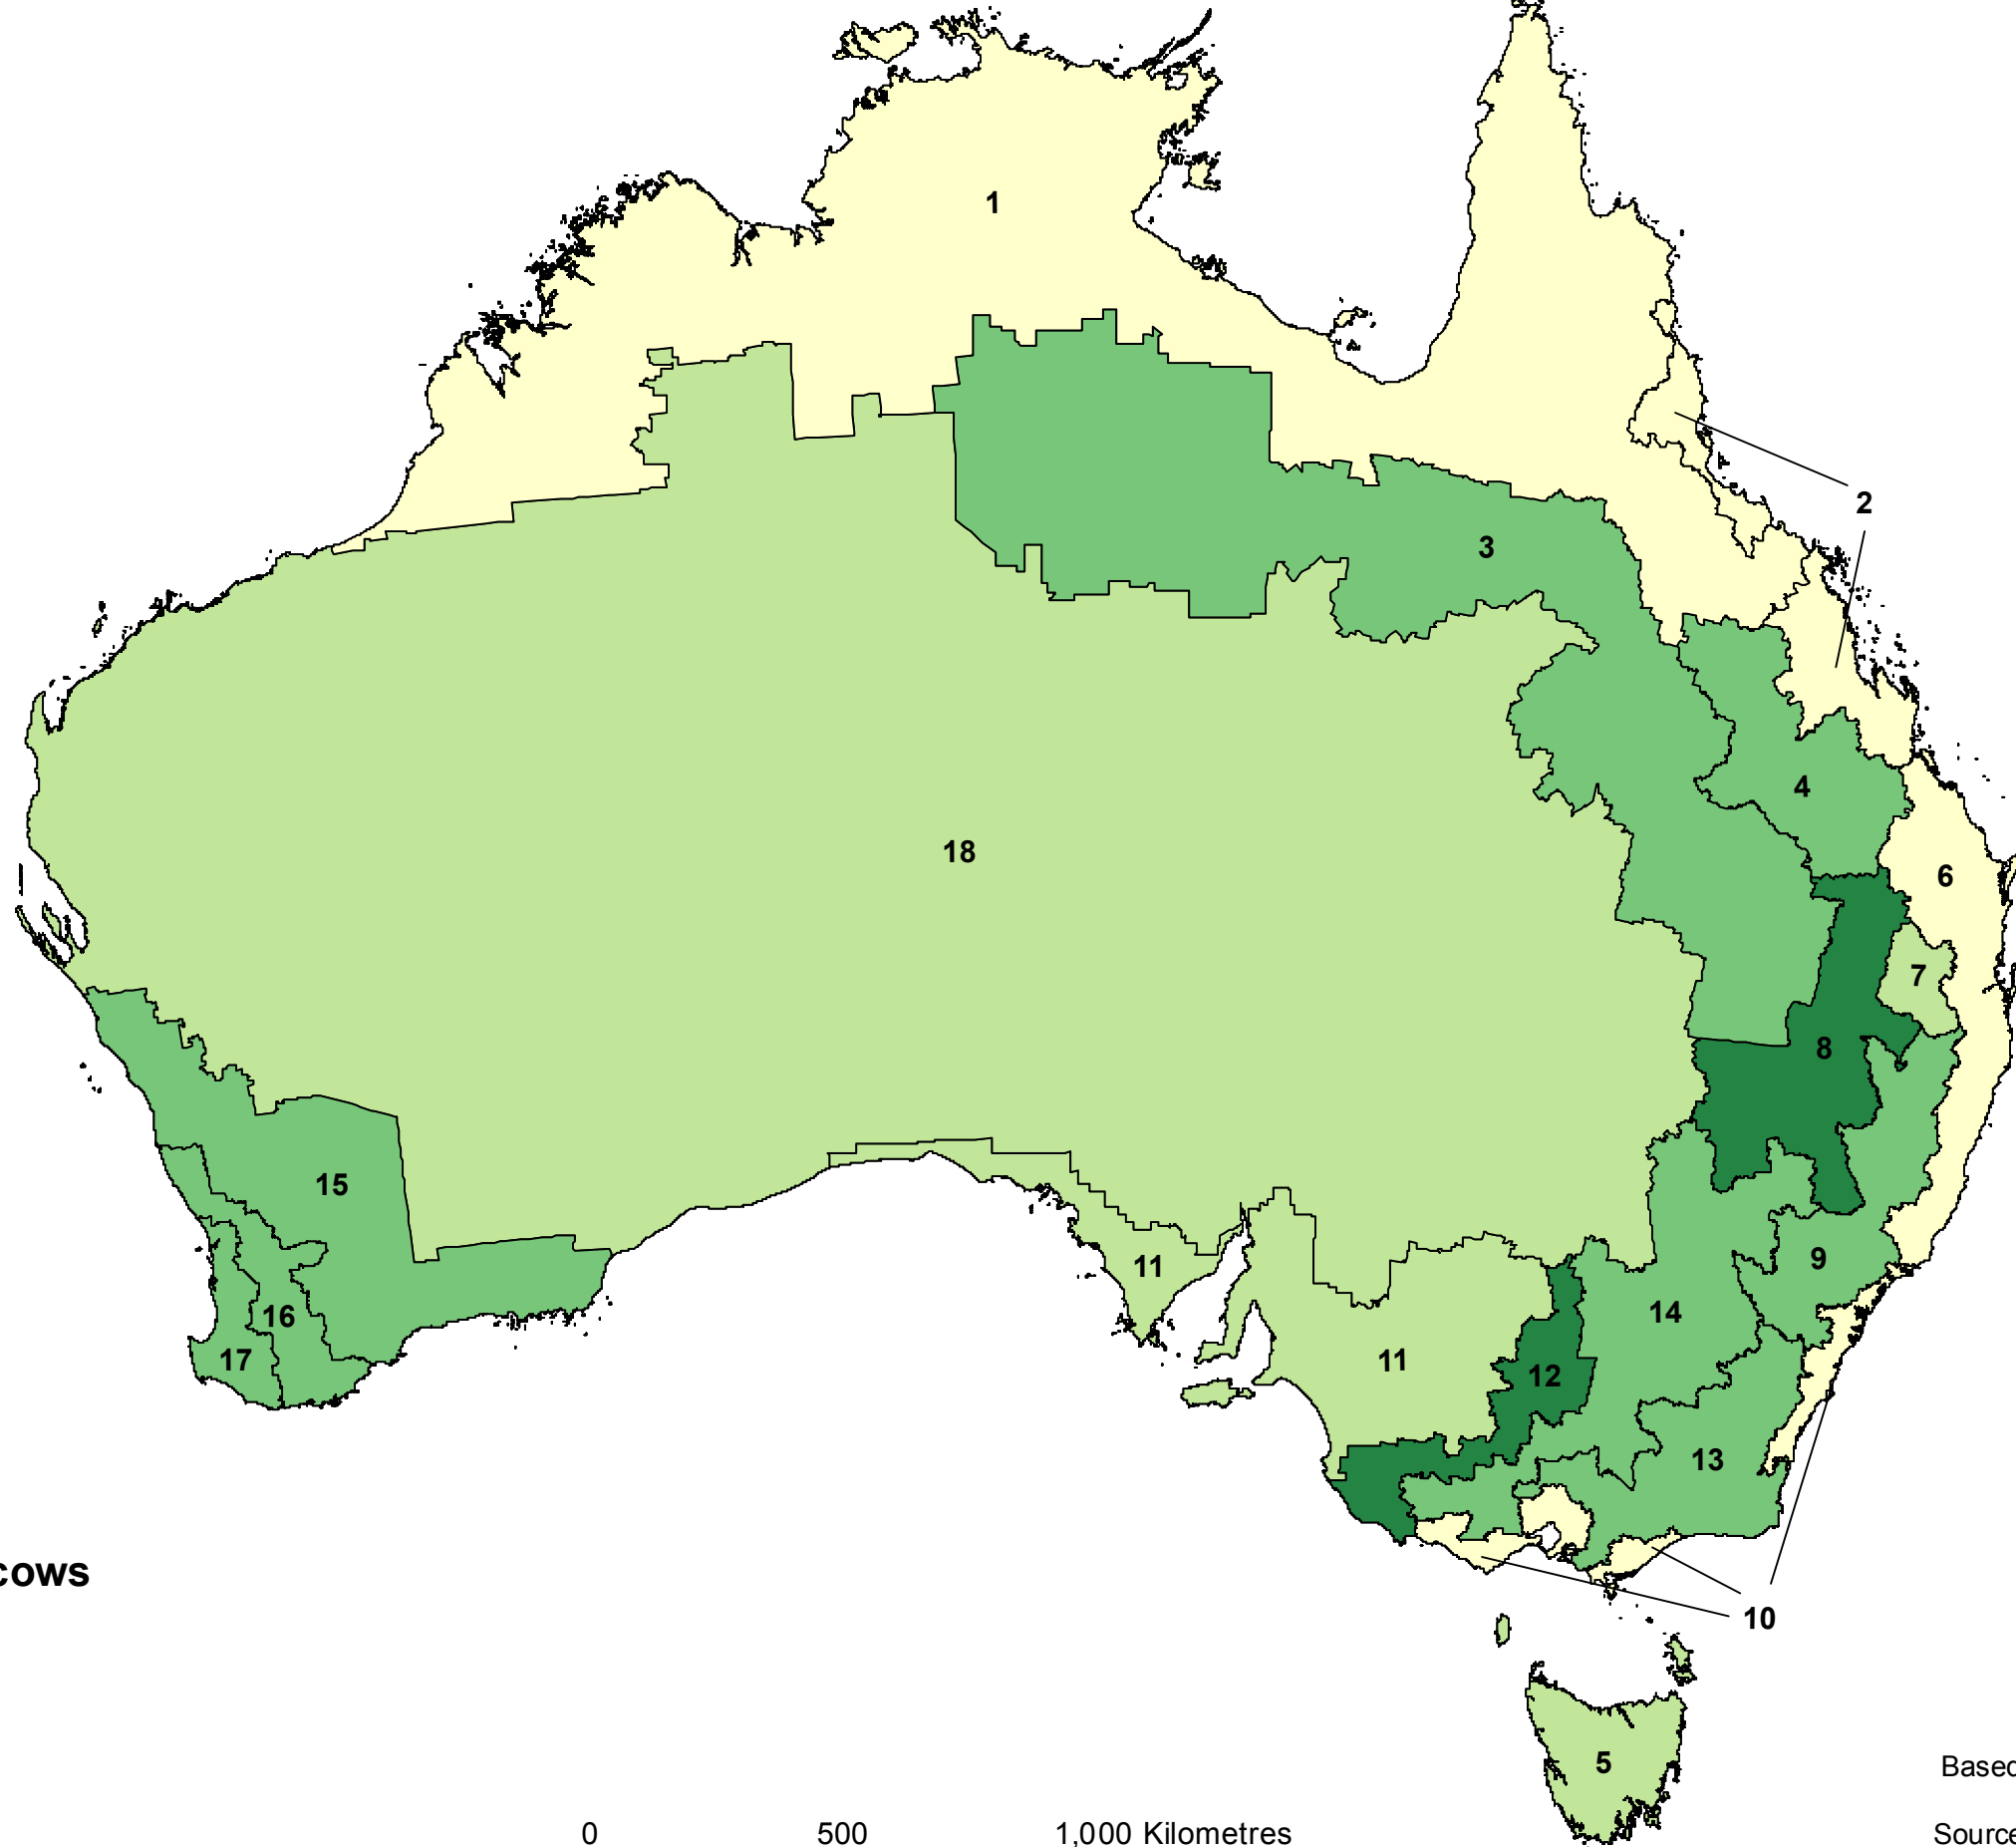

by Australian Agricultural Environments

Australian Agricultural Environments

- 1 - Tropics
- 2 - Tropical Coast
- 3 - Semi Arid
- 4 - Subtropical Plains
- 5 - Temperate Coast South
- 6 - Subtropical Coast
- 7 - Wheatbelt Downs
- 8 - Wheatbelt North
- 9 - Subtropical Highlands
- 10 - Temperate Coast East
- 11 - Wheatbelt Central
- 12 - Wheatbelt Central East
- 13 - Temperate Highlands
- 14 - Wheatbelt East
- 15 - Wheatbelt West
- 16 - Mediterranean West
- 17 - Temperate Coast West
- 18 - Arid

Calves per 100 cows