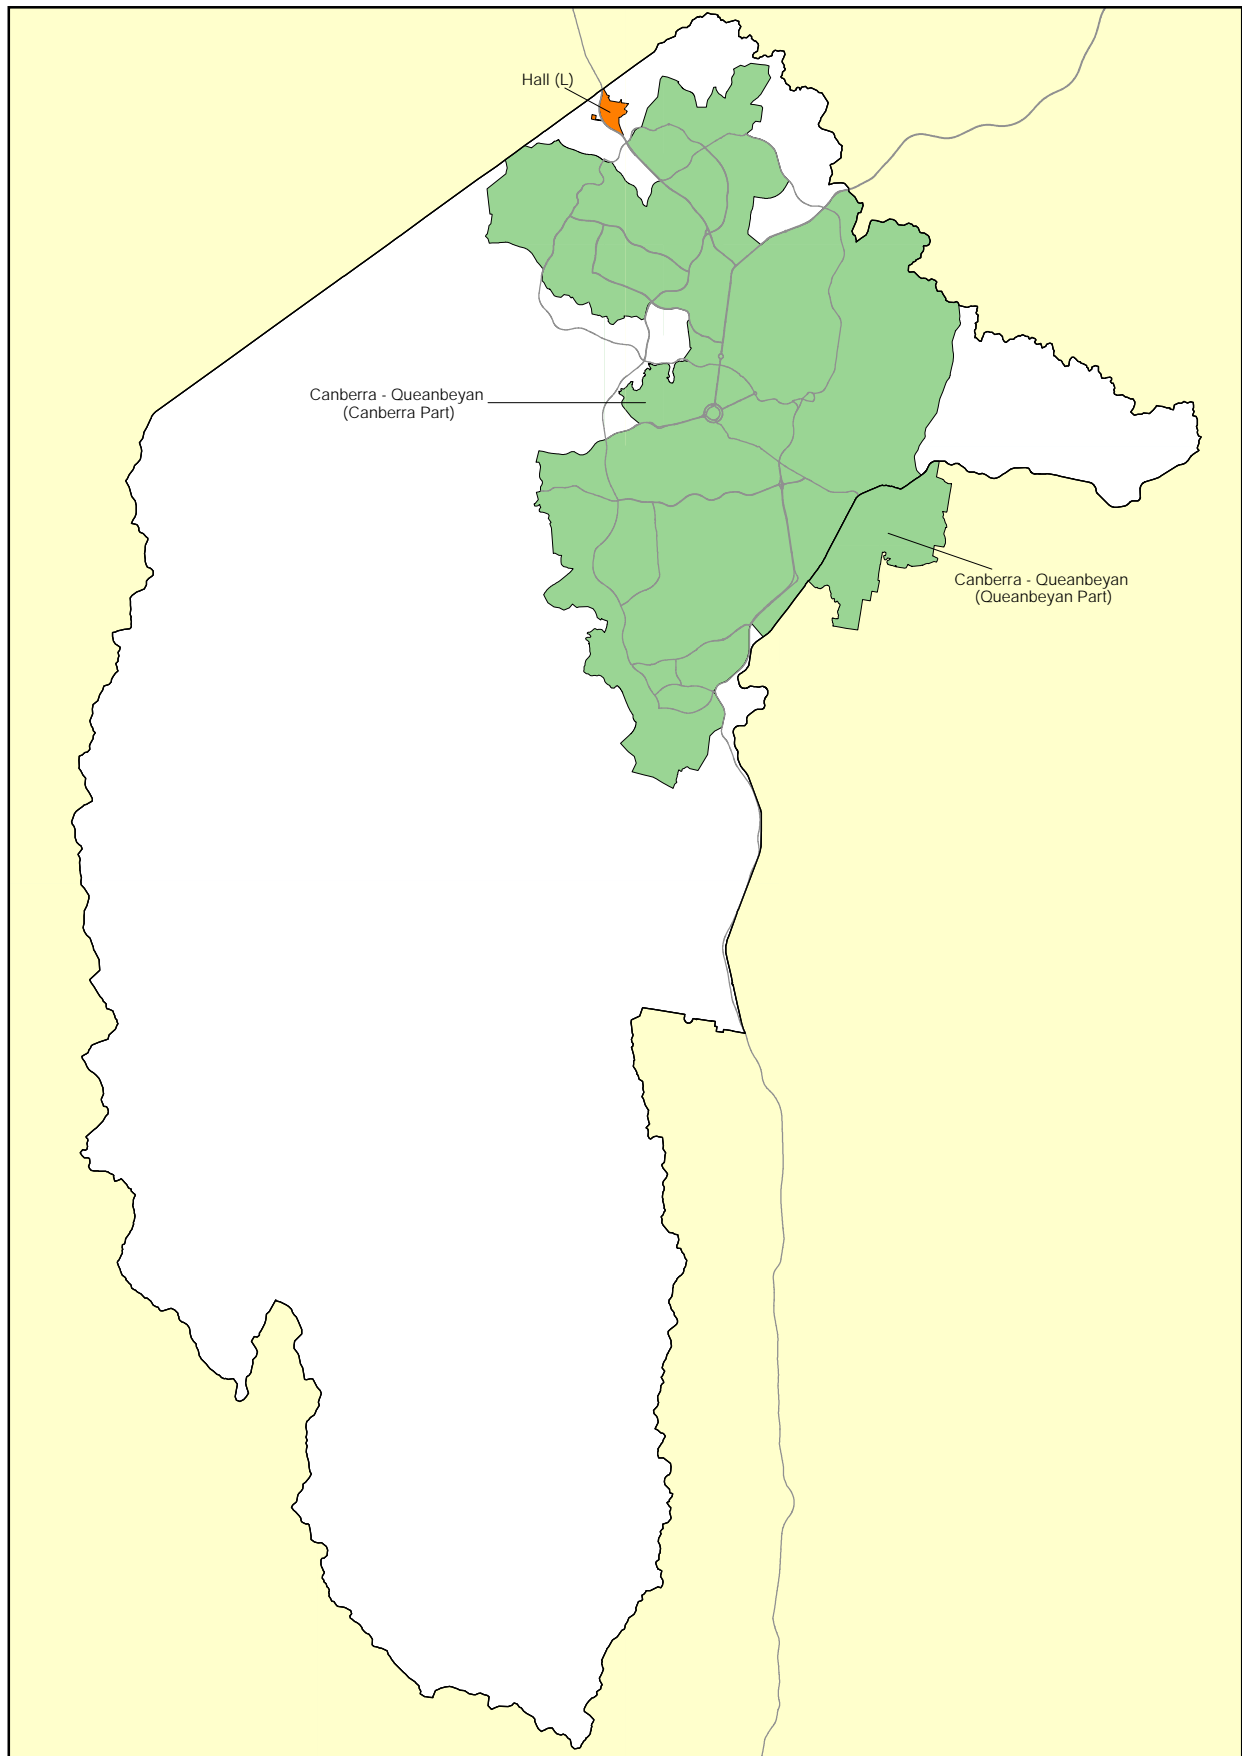

Australian Statistical Geography Standard (ASGS): Volume 4 - Significant Urban Areas, Urban Centres and Localities, Section of State

Australian Capital Territory UCL Maps

July 2011

AUSTRALIAN BUREAU OF STATISTICS

Urban Centres and Localities (UCL) 2011

by Greater Capital City Statistical Area, 8ACTE Australian Capital Territory,
Australian Capital Territory

Urban Centres

Localities

Main Roads

0 10
Kilometres

Based on ASGS
© Commonwealth of Australia, 2012