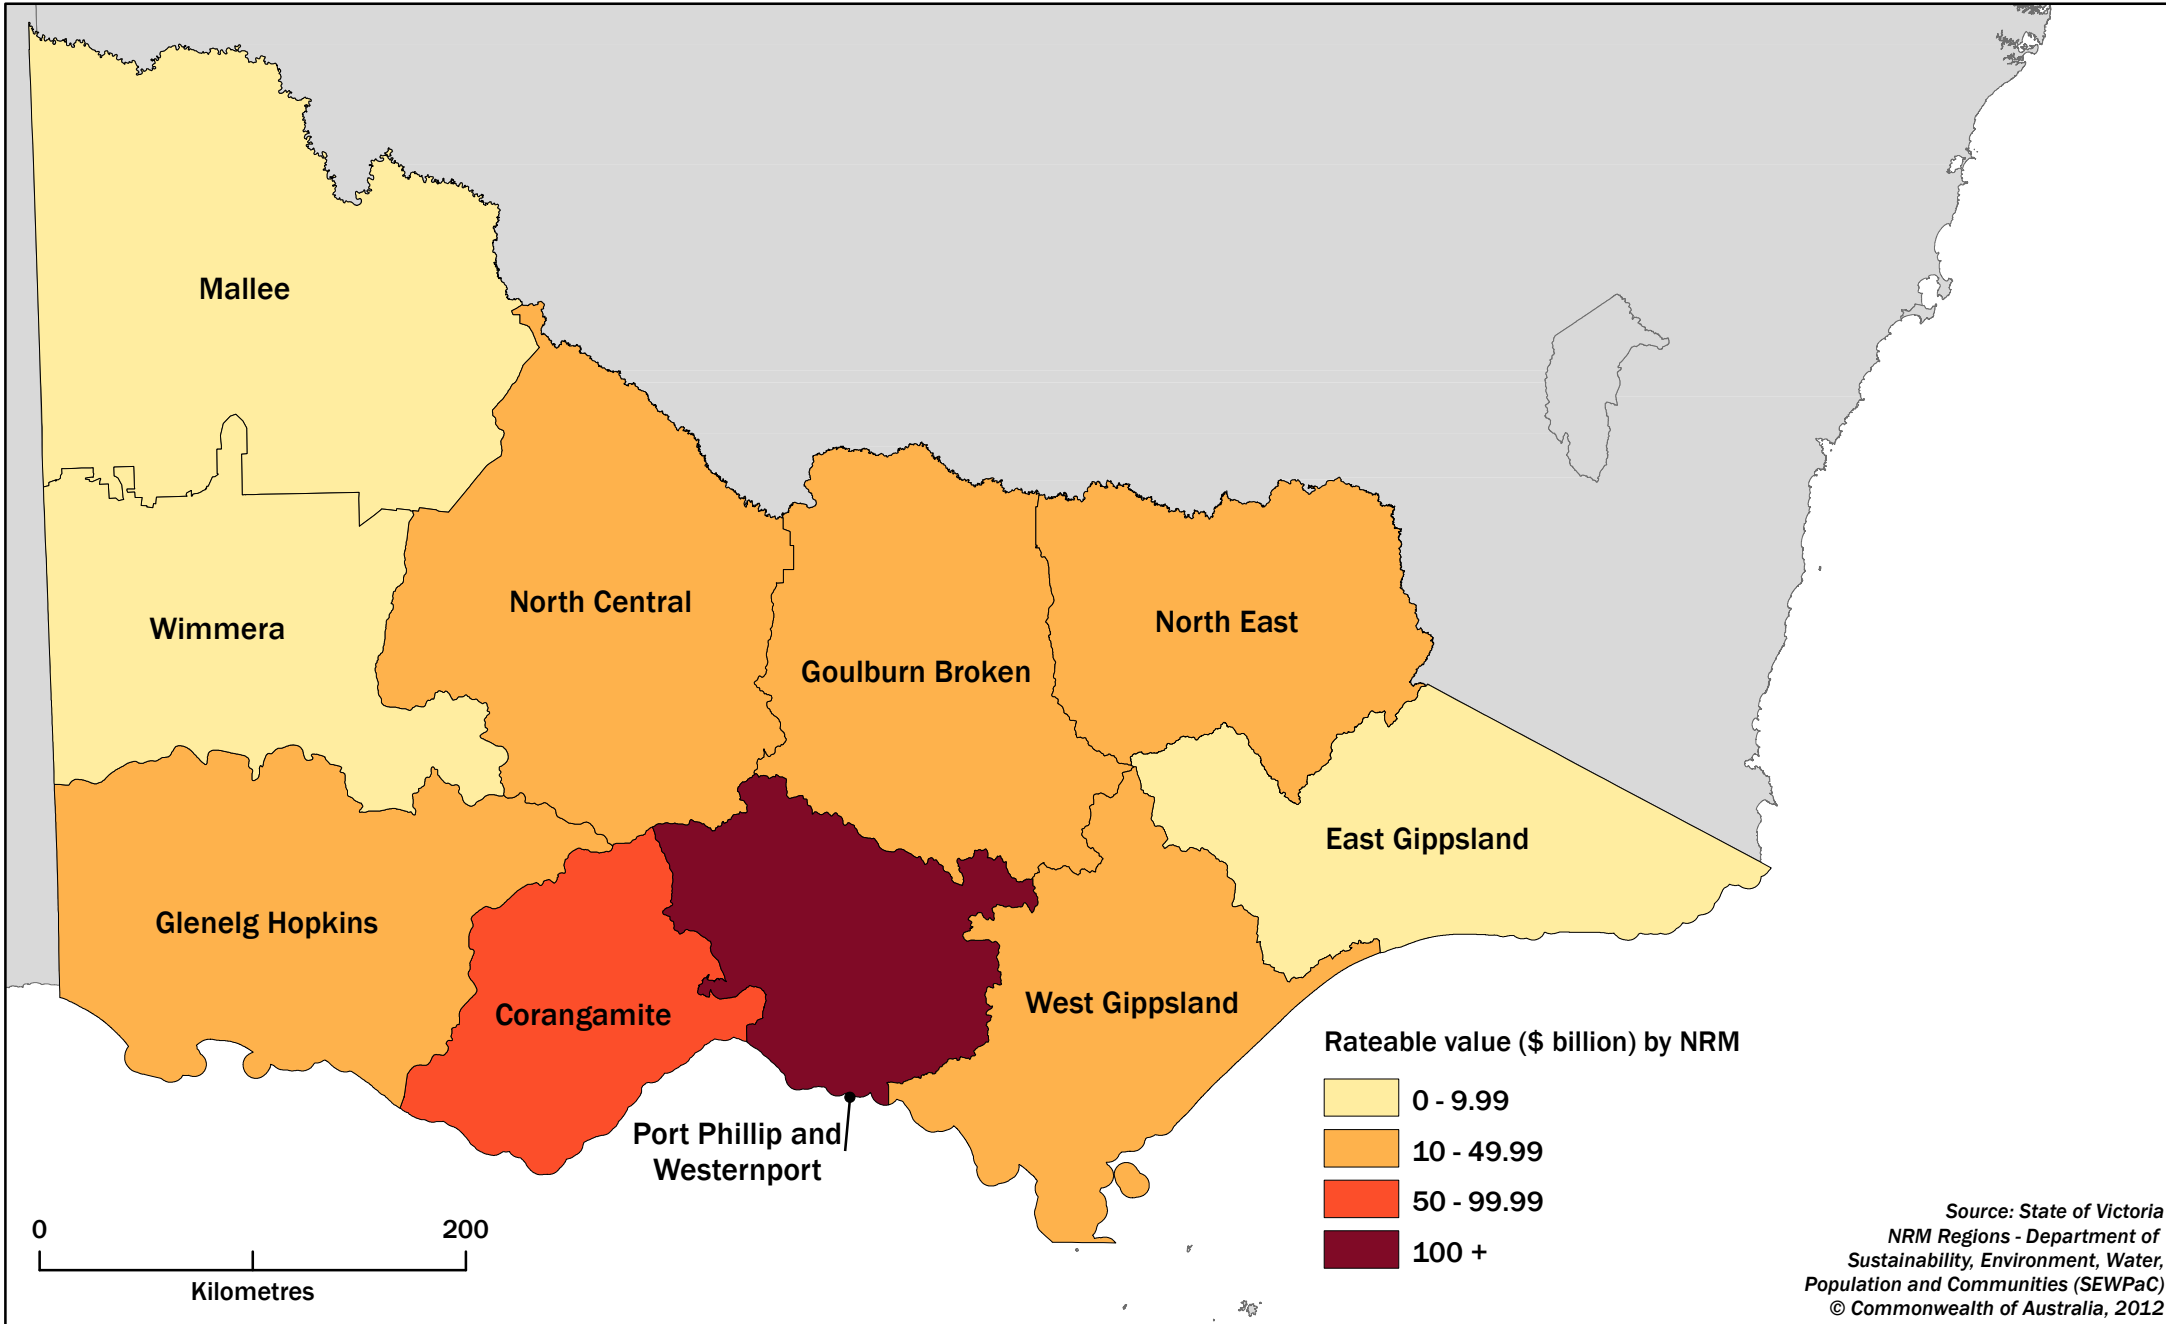

Map 4 - Total rateable value of land by NRM, 2012

Source: State of Victoria  
 NRM Regions - Department of Sustainability, Environment, Water, Population and Communities (SEWPaC)  
 © Commonwealth of Australia, 2012