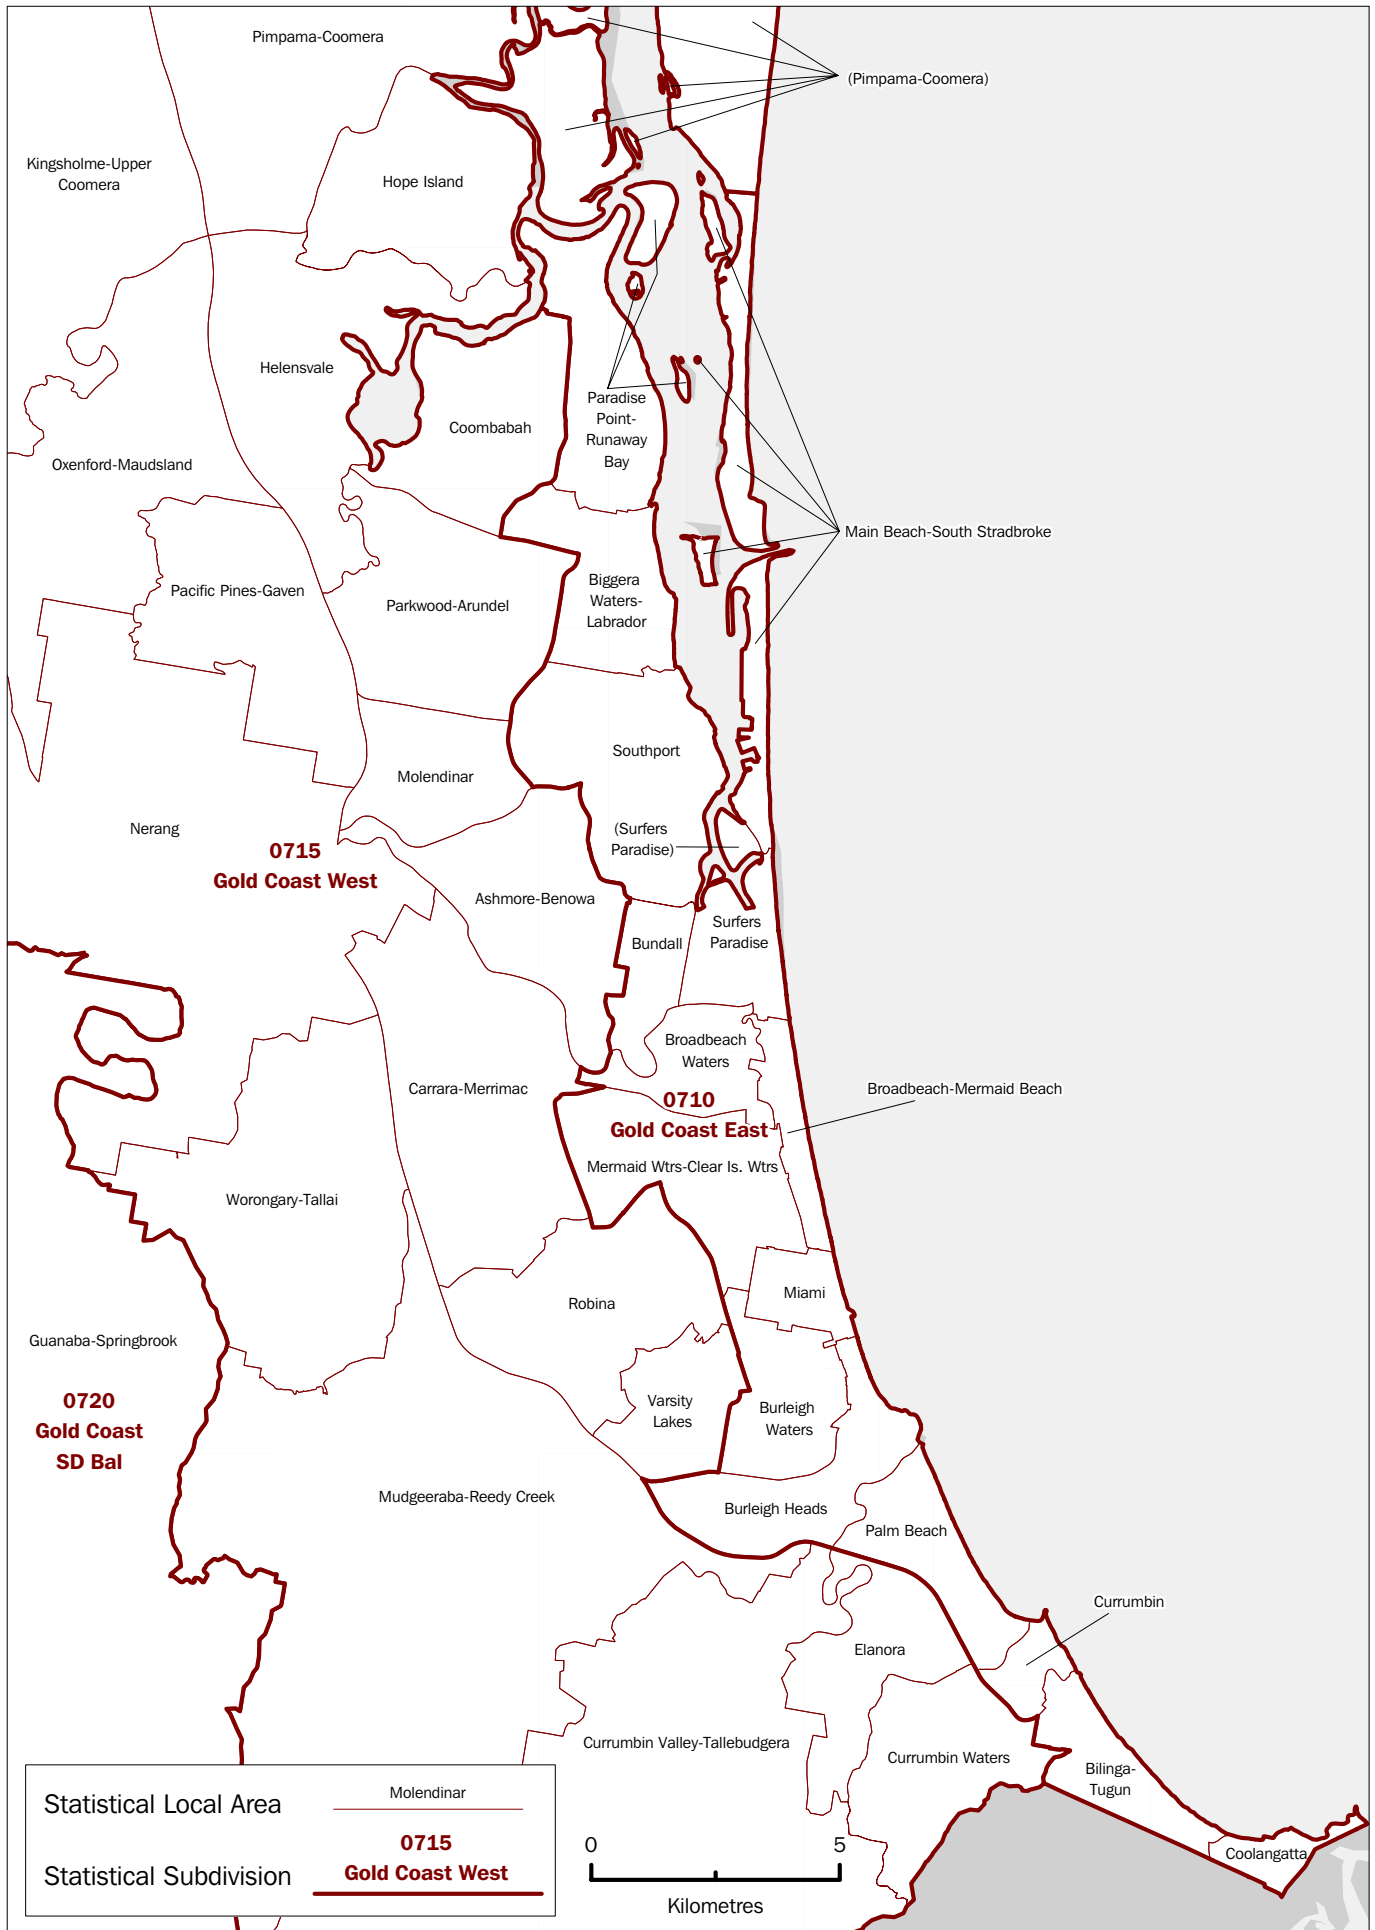

In all cases the ABS must be acknowledged as the source when reproducing or quoting any part of an ABS publication or other product.

Produced by the Australian Bureau of Statistics

INQUIRIES

- For further information about these and related statistics, contact the National Information and Referral Service on 1300 135 070 or Geography on Canberra (02) 6252 5888.