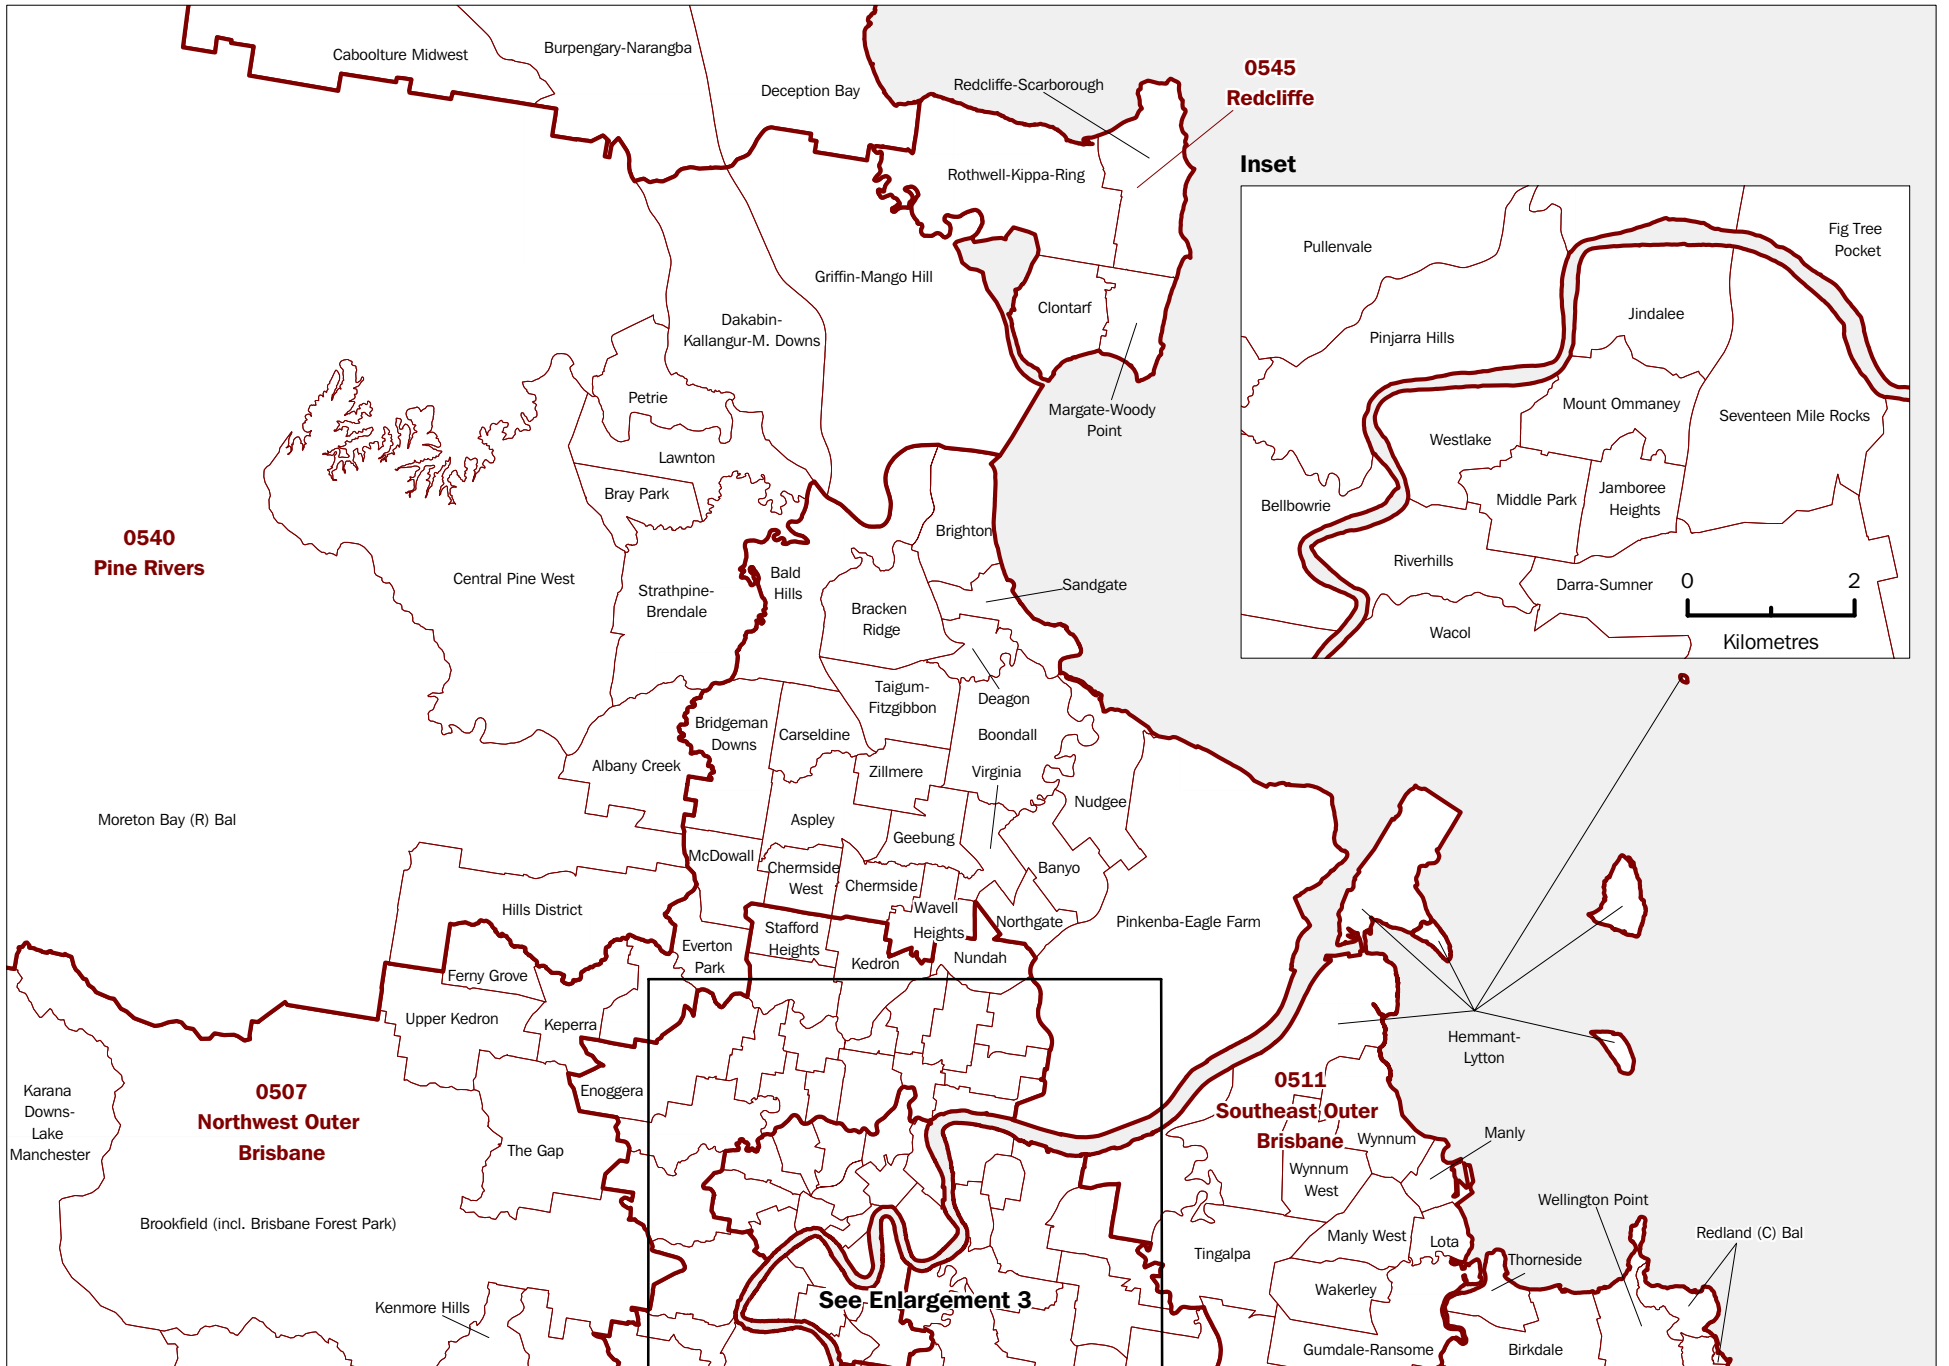

In all cases the ABS must be acknowledged as the source when reproducing or quoting any part of an ABS publication or other product.

Produced by the Australian Bureau of Statistics

INQUIRIES

- For further information about these and related statistics, contact the National Information and Referral Service on 1300 135 070 or Geography on Canberra (02) 6252 5888.