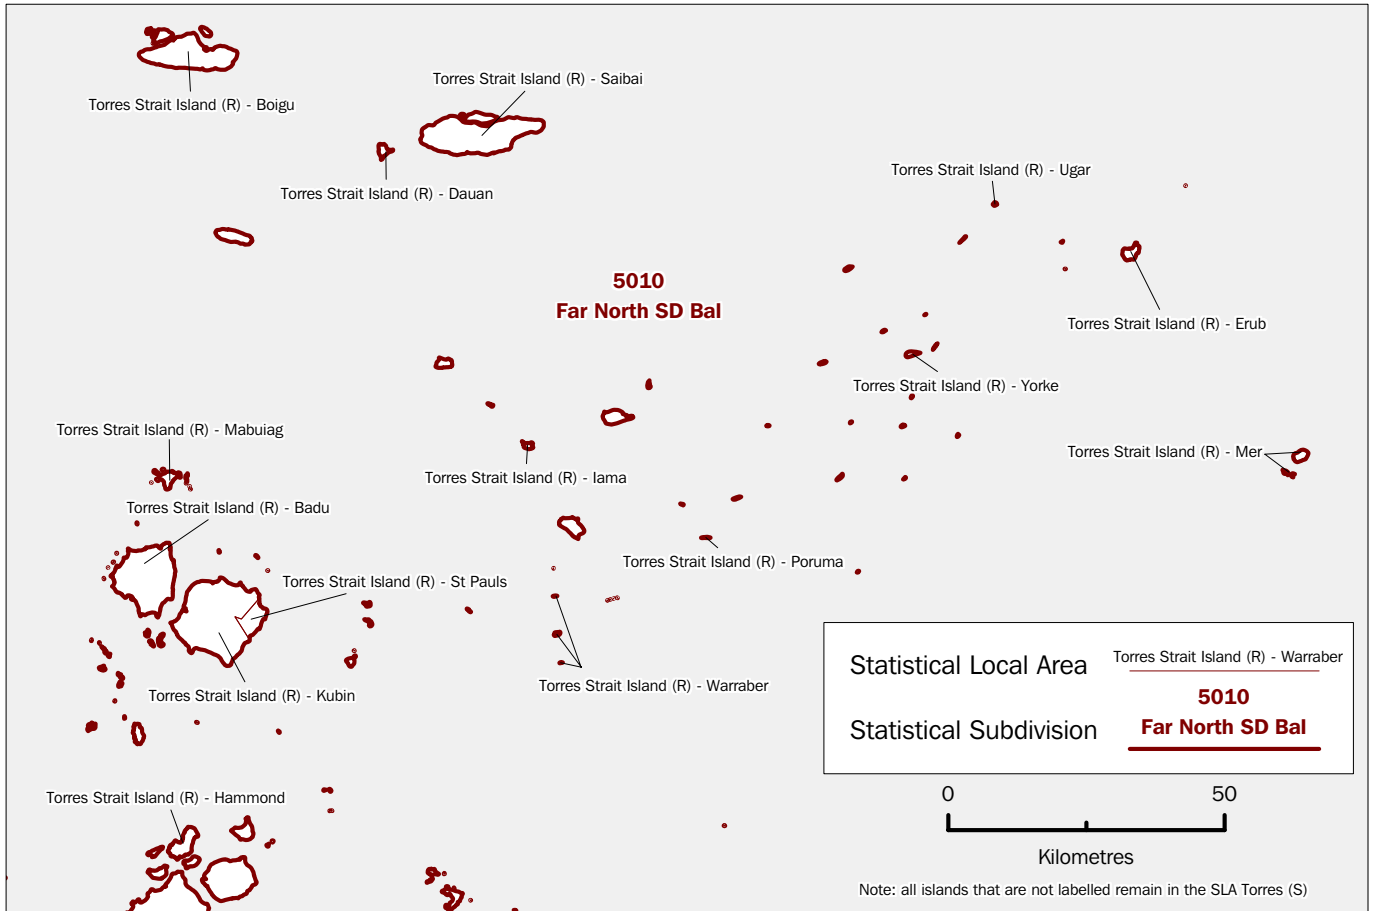

In all cases the ABS must be acknowledged as the source when reproducing or quoting any part of an ABS publication or other product.

Produced by the Australian Bureau of Statistics

INQUIRIES

- For further information about these and related statistics, contact the National Information and Referral Service on 1300 135 070 or Geography on Canberra (02) 6252 5888.