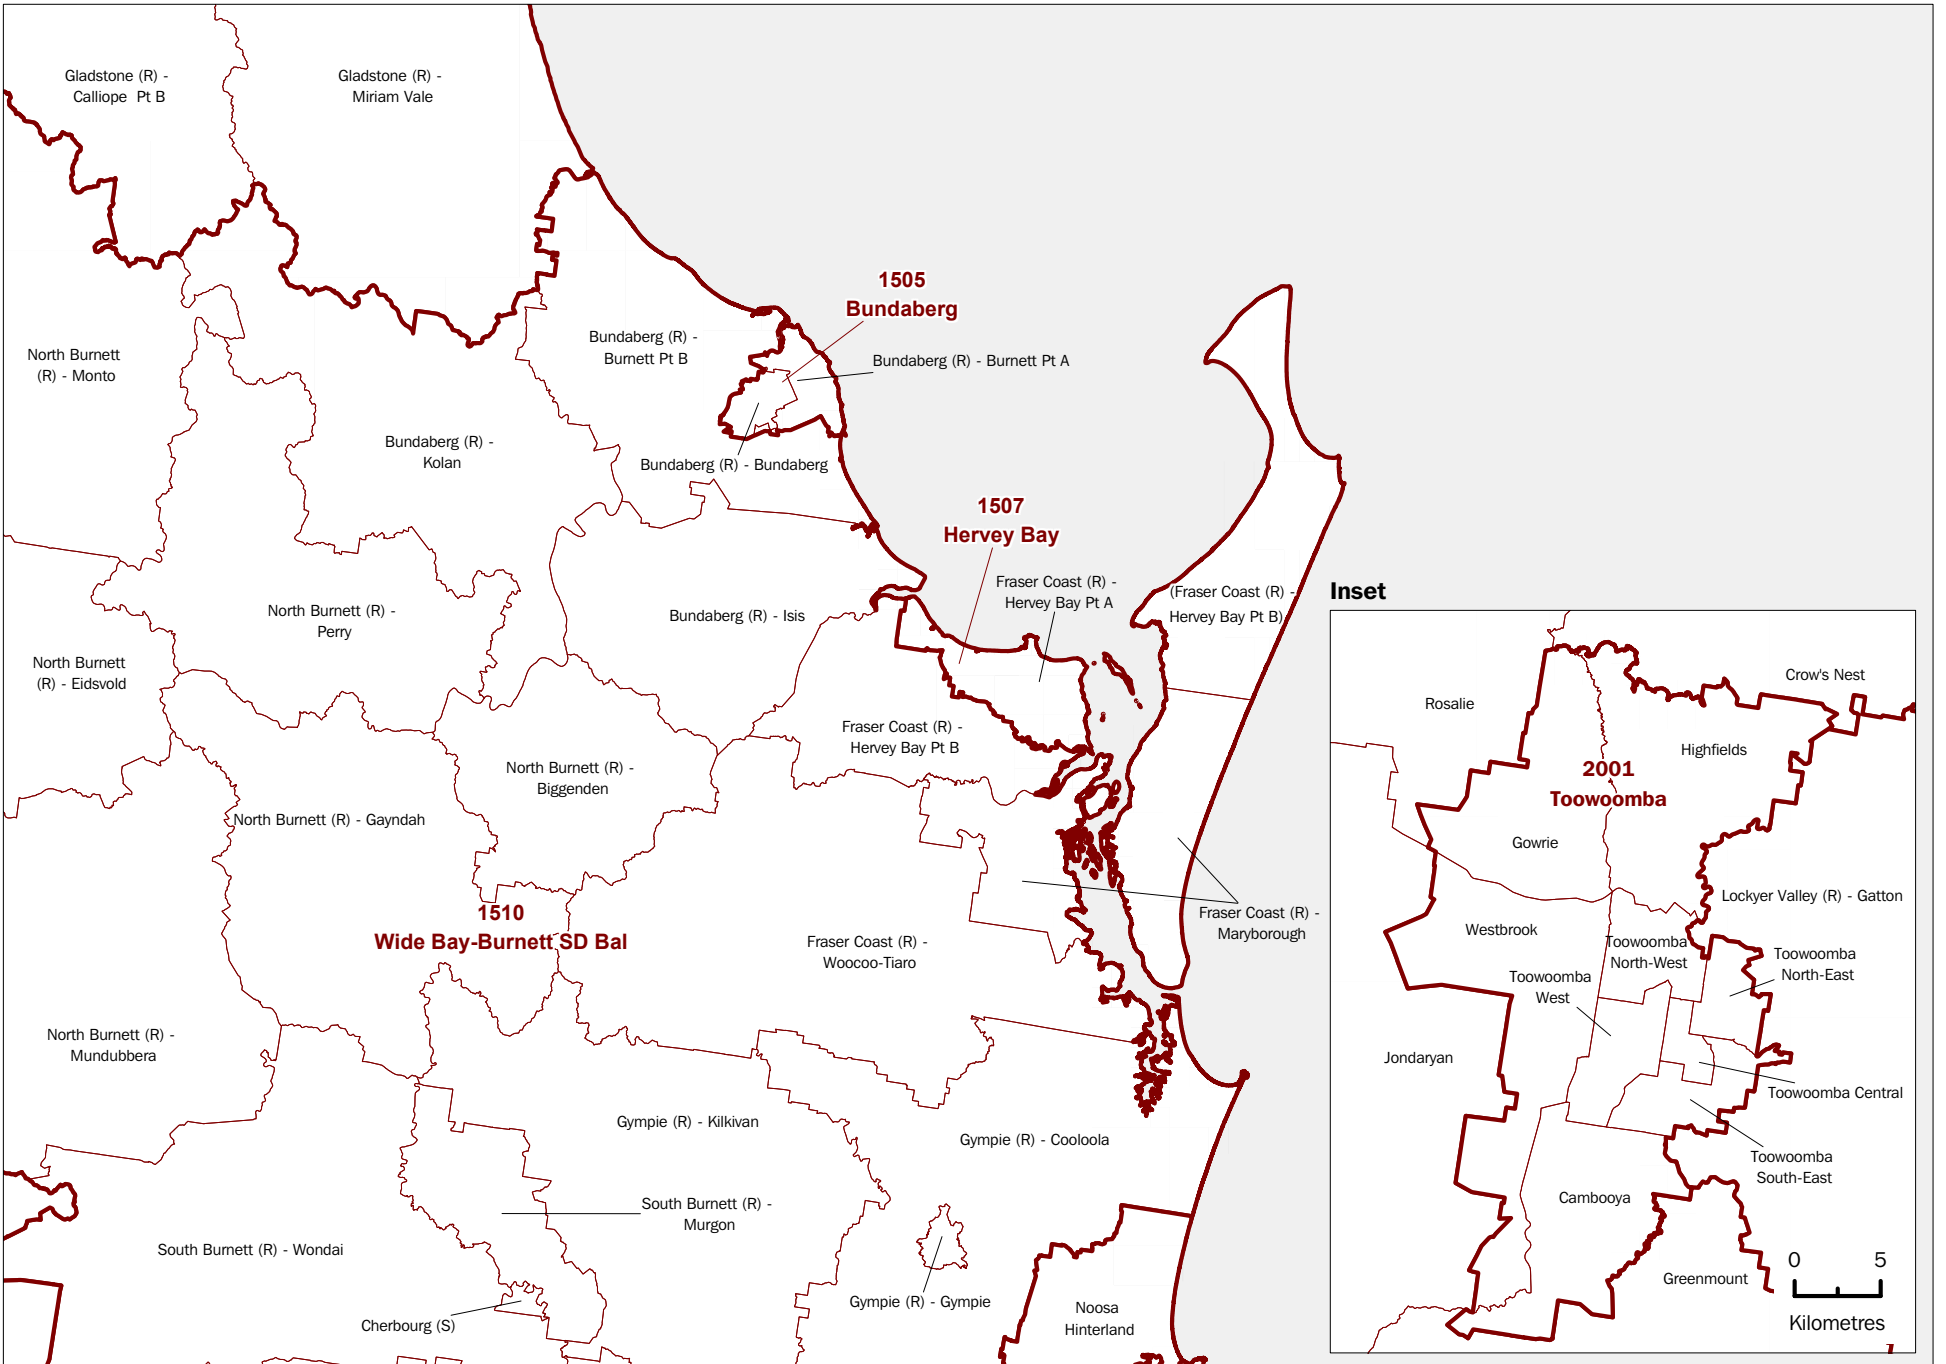

In all cases the ABS must be acknowledged as the source when reproducing or quoting any part of an ABS publication or other product.

Produced by the Australian Bureau of Statistics

INQUIRIES

- For further information about these and related statistics, contact the National Information and Referral Service on 1300 135 070 or Geography on Canberra (02) 6252 5888.