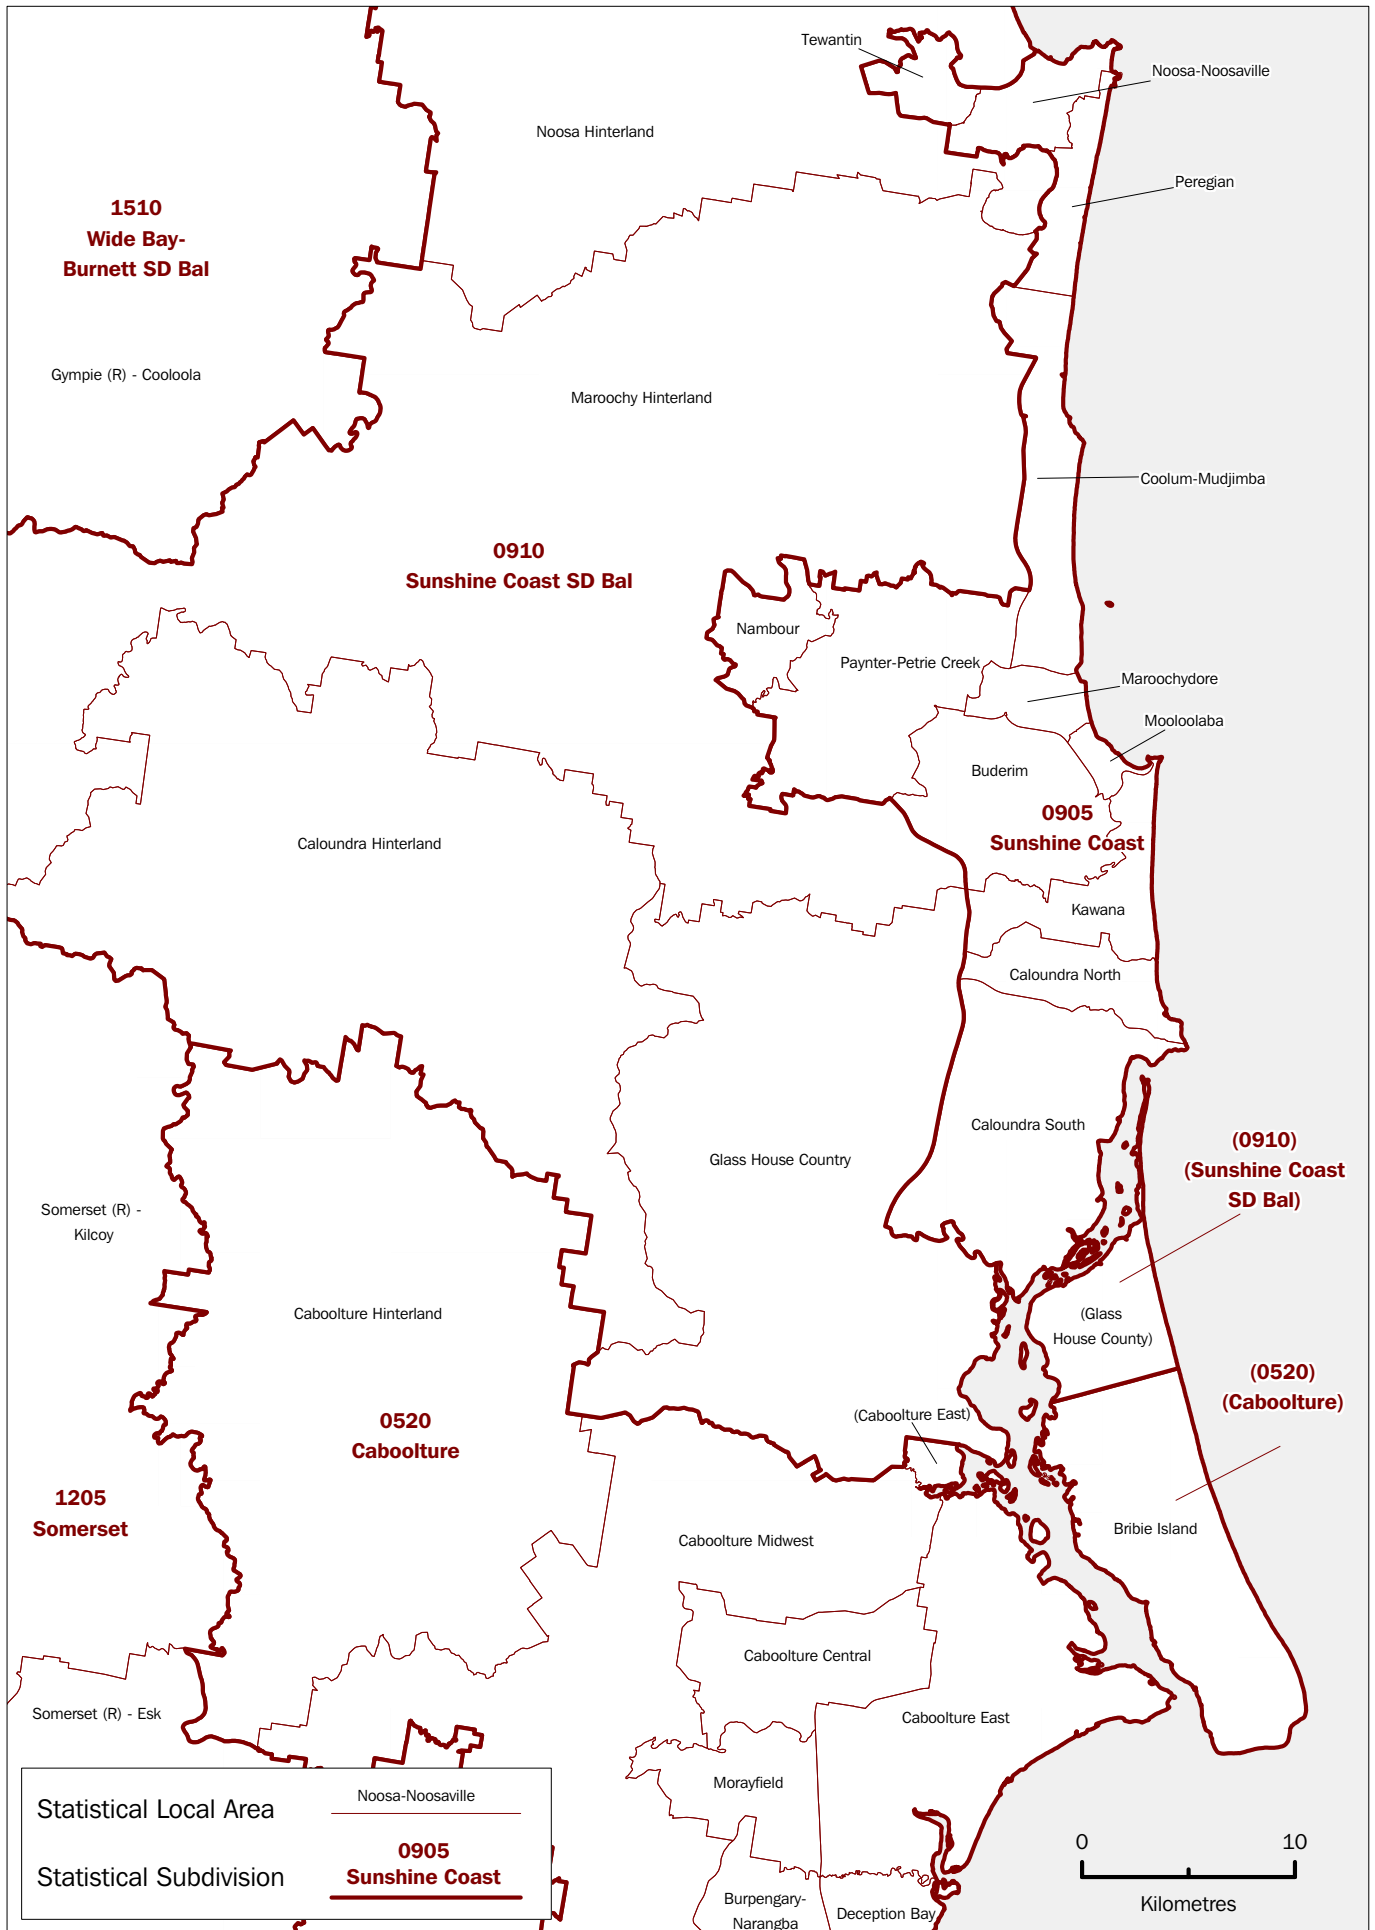

In all cases the ABS must be acknowledged as the source when reproducing or quoting any part of an ABS publication or other product.

Produced by the Australian Bureau of Statistics

INQUIRIES

- For further information about these and related statistics, contact the National Information and Referral Service on 1300 135 070 or Geography on Canberra (02) 6252 5888.