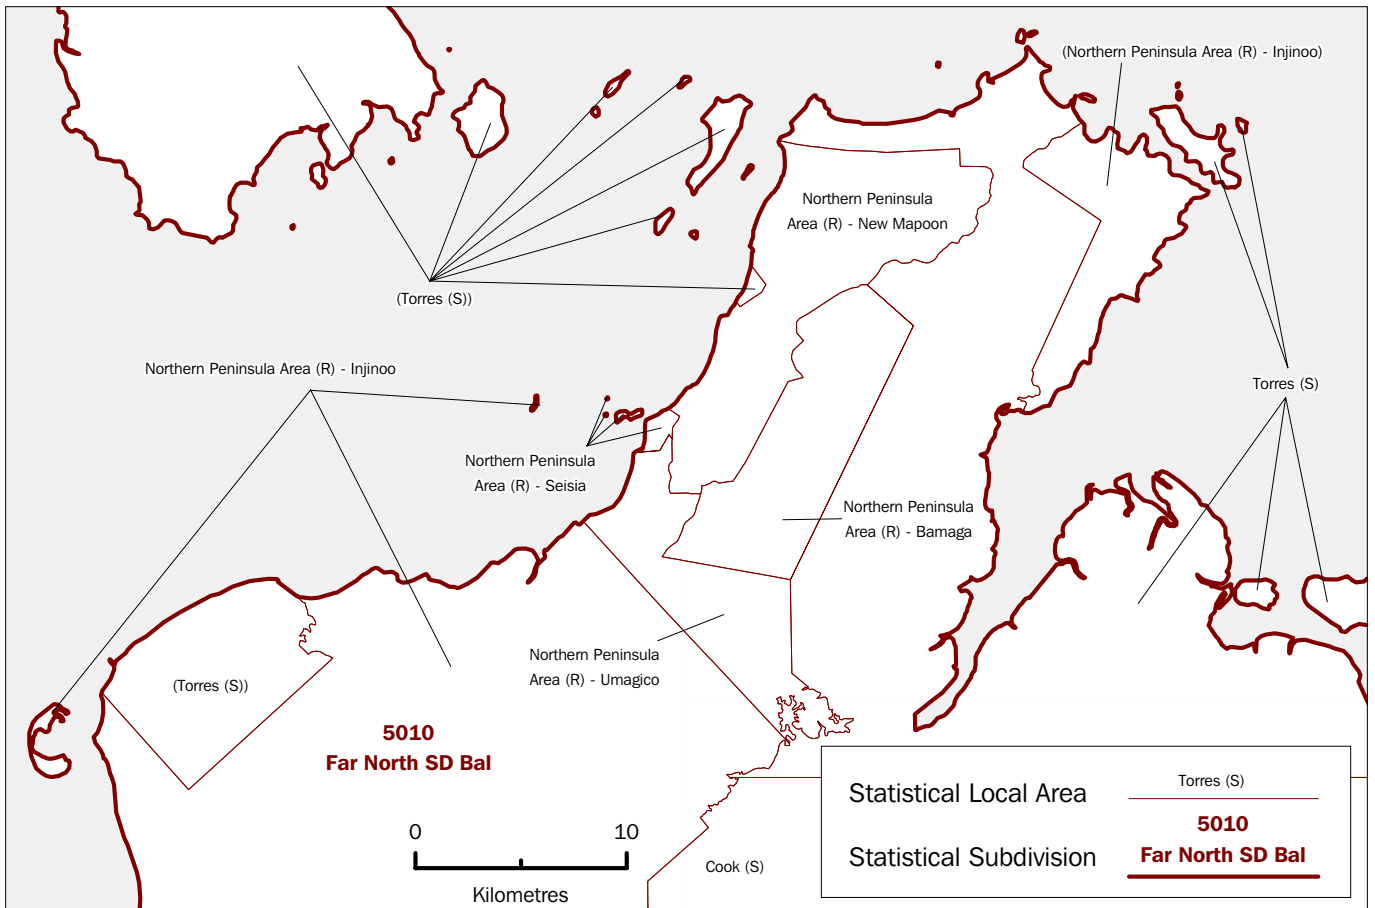

Enlargement 9