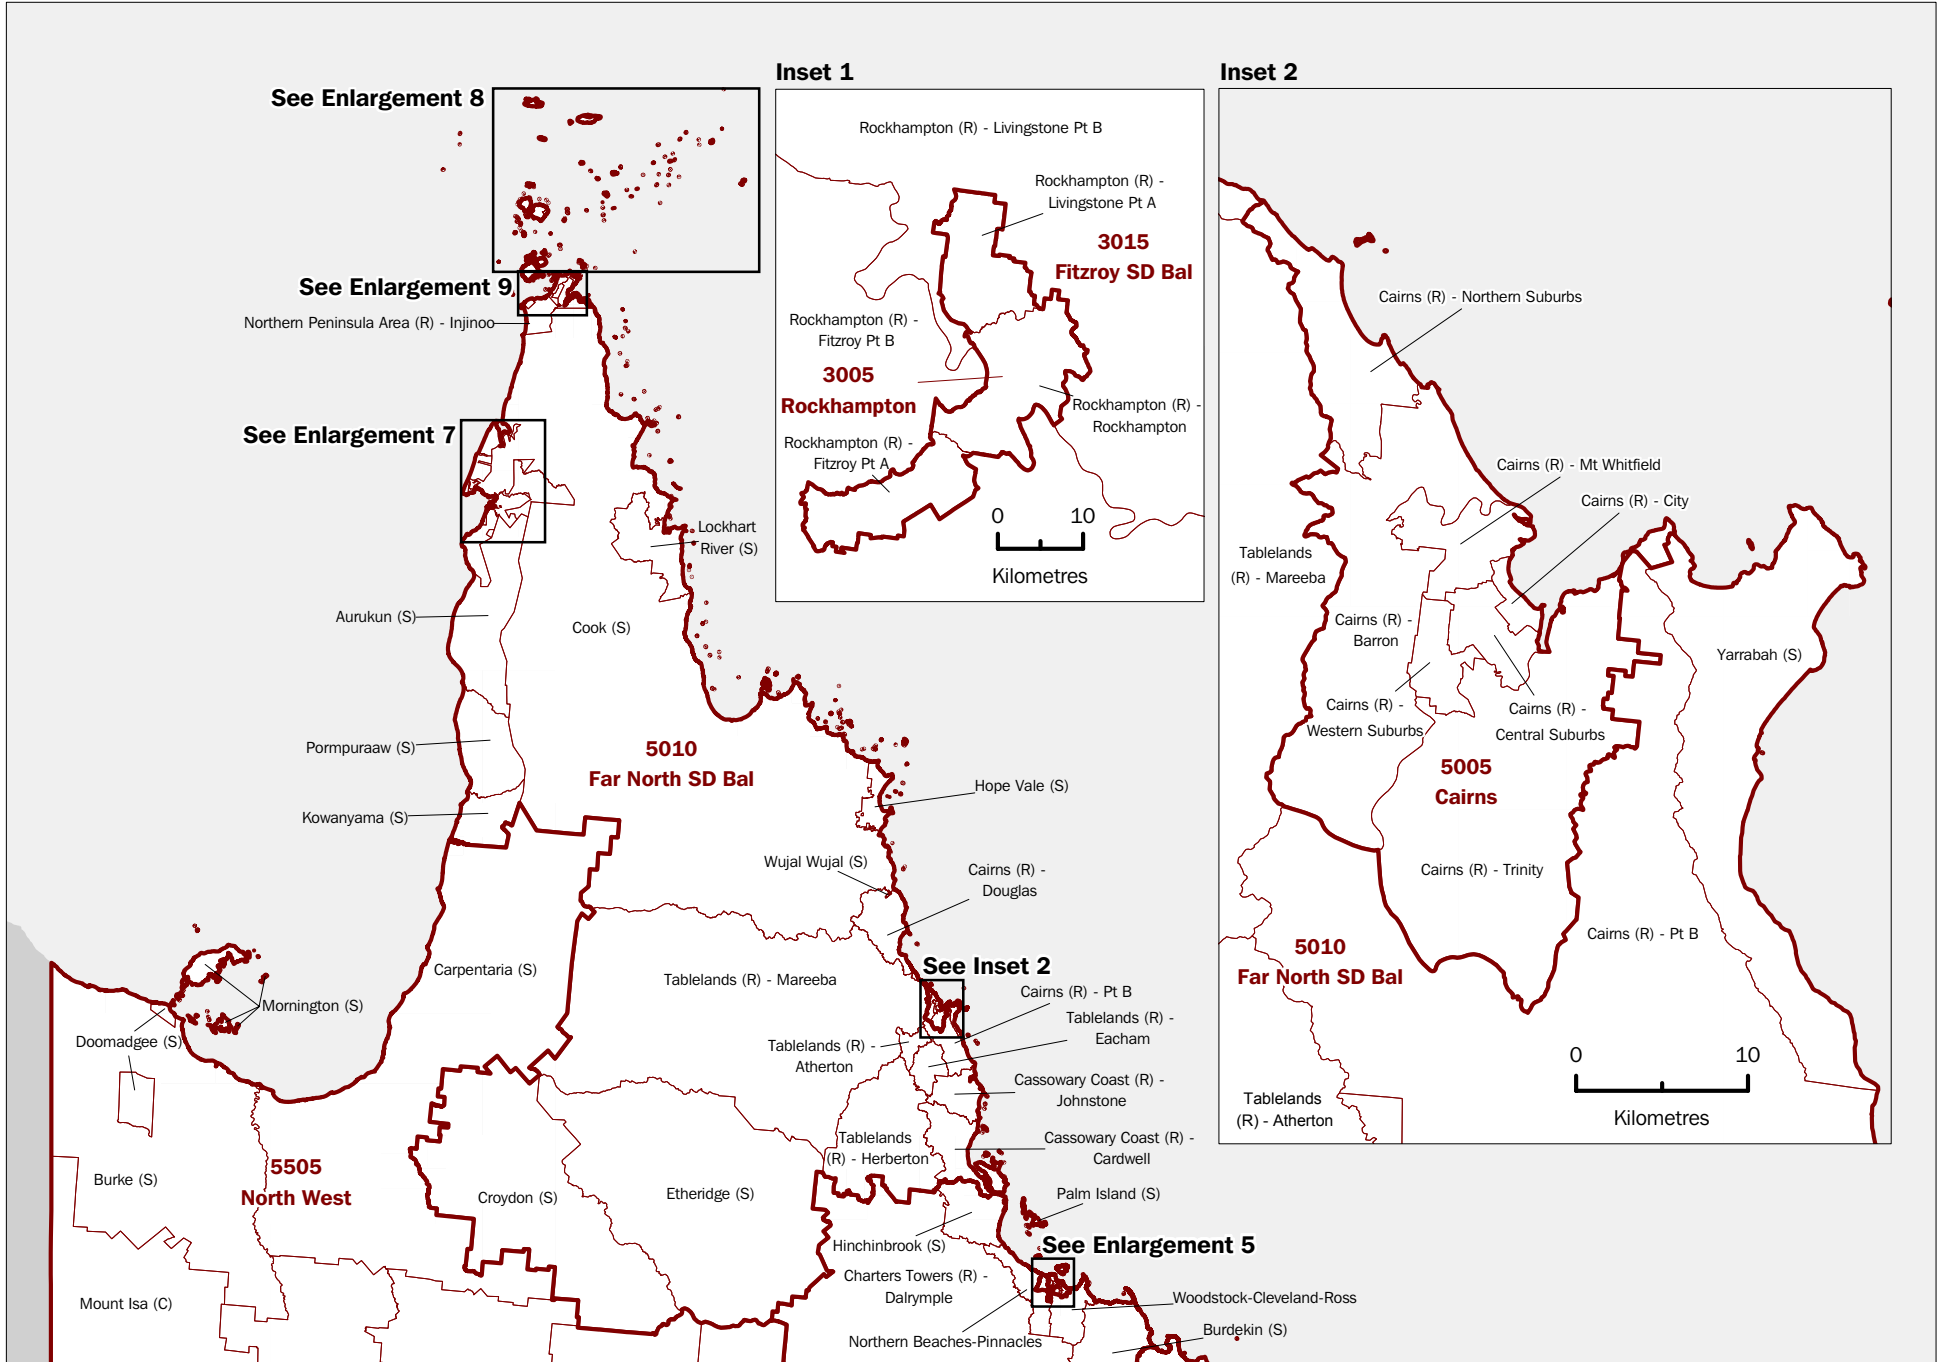

In all cases the ABS must be acknowledged as the source when reproducing or quoting any part of an ABS publication or other product.

Produced by the Australian Bureau of Statistics

INQUIRIES

- For further information about these and related statistics, contact the National Information and Referral Service on 1300 135 070 or Geography on Canberra (02) 6252 5888.