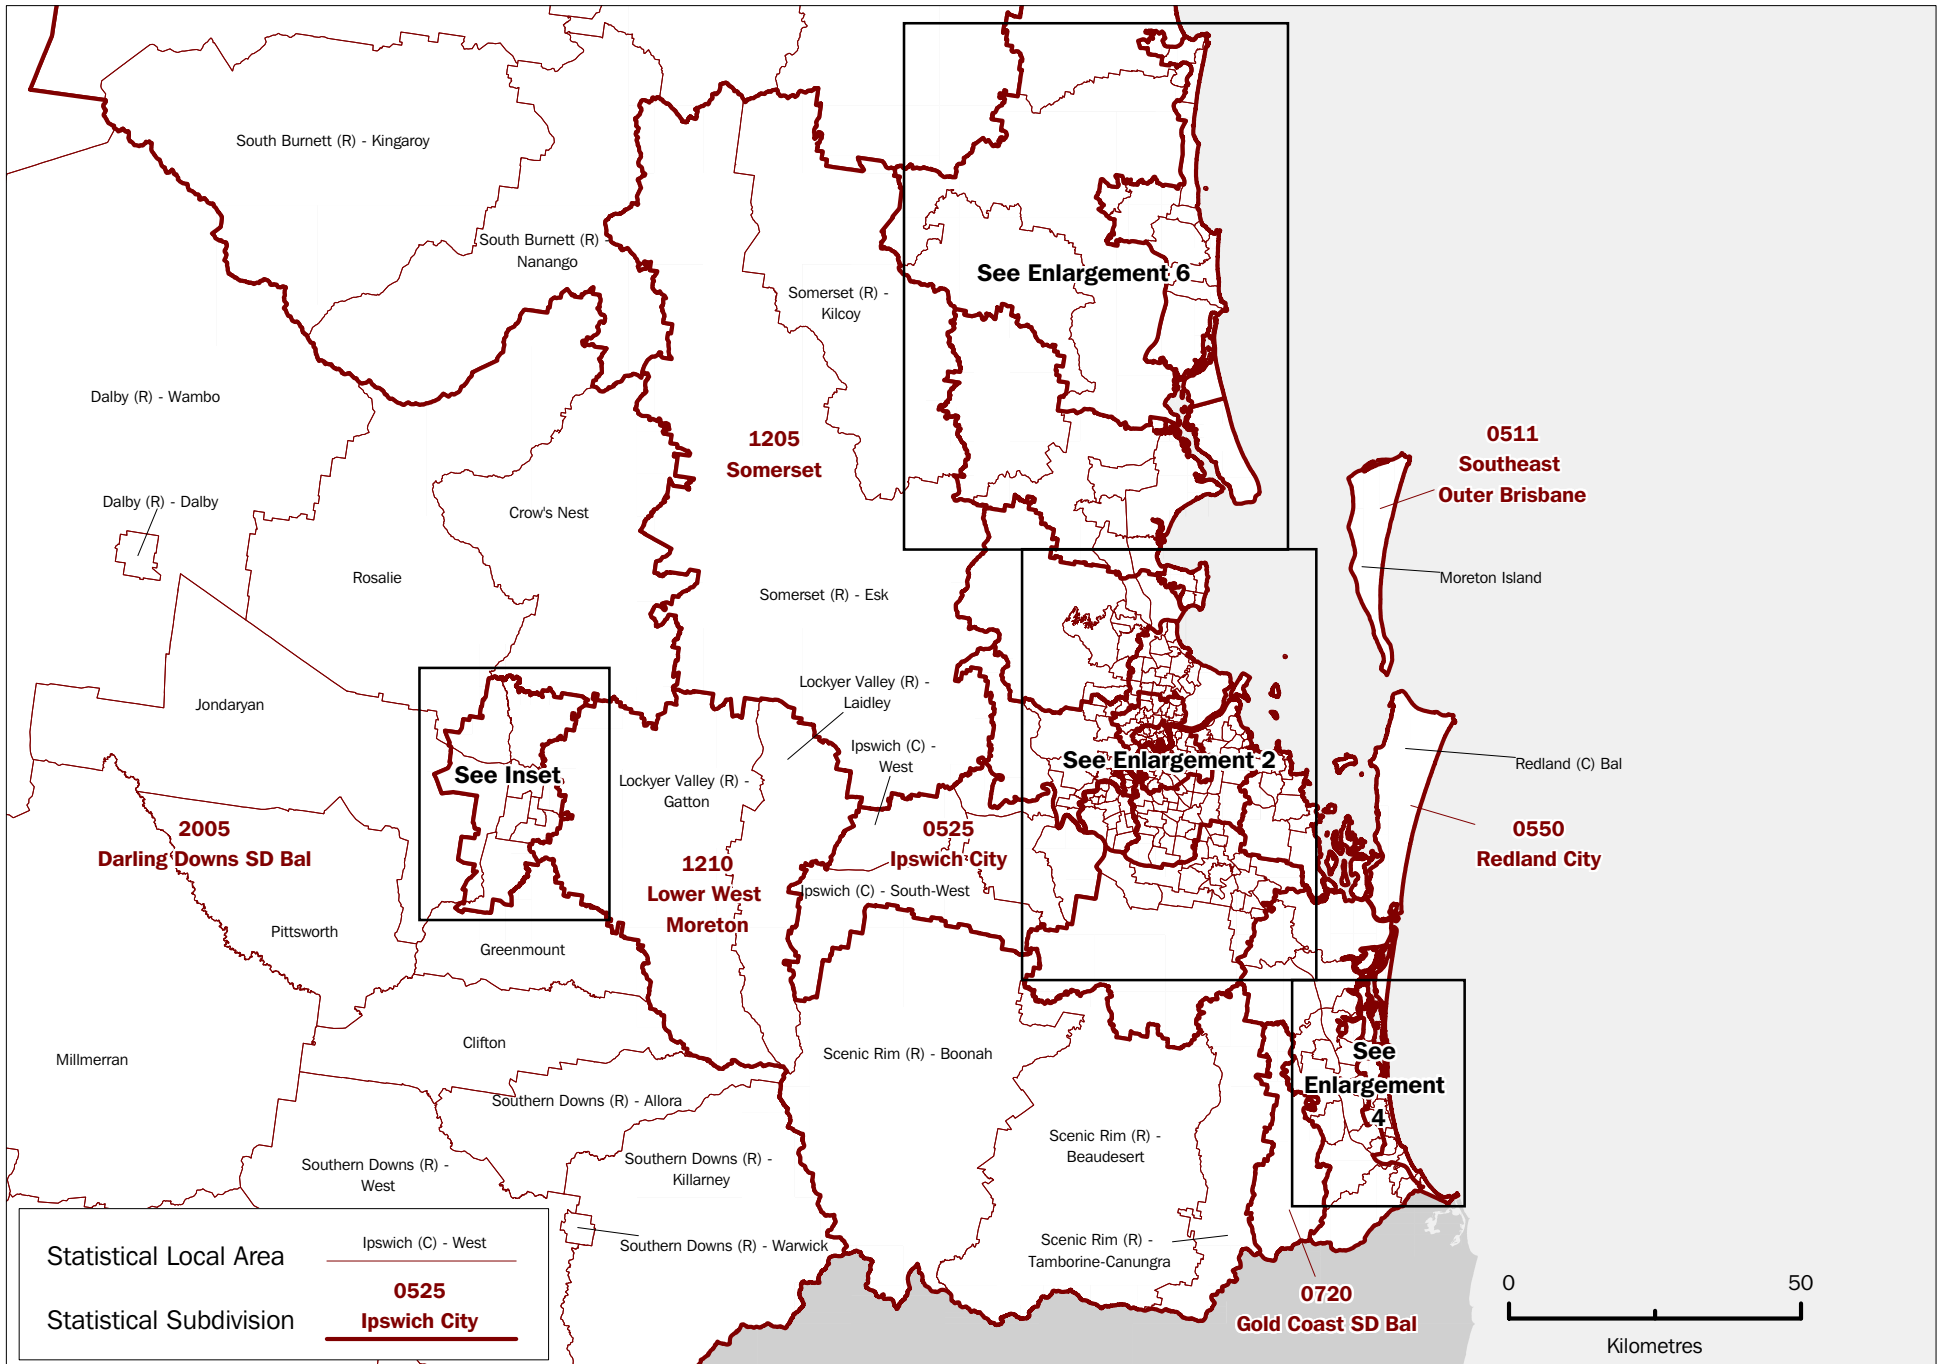

In all cases the ABS must be acknowledged as the source when reproducing or quoting any part of an ABS publication or other product.

Produced by the Australian Bureau of Statistics

INQUIRIES

- For further information about these and related statistics, contact the National Information and Referral Service on 1300 135 070 or Geography on Canberra (02) 6252 5888.